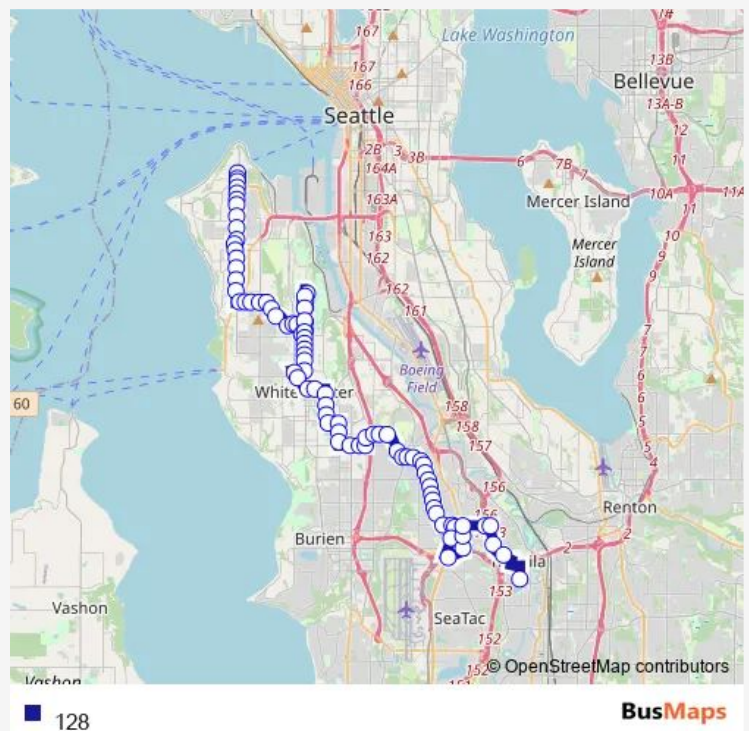

Military Rd S & S 135th St

Military Rd S & S 133rd St

Military Rd S & S 130th Pl

Military Rd S & S 128th St

Route schedule

Andover Park W & Baker Blvd - Bay 4 — California Ave SW & SW Hill St

Monday 06:01-00:12⁺¹

Tuesday 06:01-00:12⁺¹

Wednesday —

Thursday 06:01-00:12⁺¹

Friday 06:01-00:12⁺¹

Saturday 06:31-00:02⁺¹

Sunday 06:30-24:00

Route info

Direction: Andover Park W & Baker Blvd - Bay 4

Stops: 97

Trip Duration: 1 hour 17 min

128

Military Rd S & S 125th Pl

Military Rd S & S 123rd St

Military Rd S & S 121st Pl

S 120th St & 23rd Ave S

S 120th St & 22nd Ave S