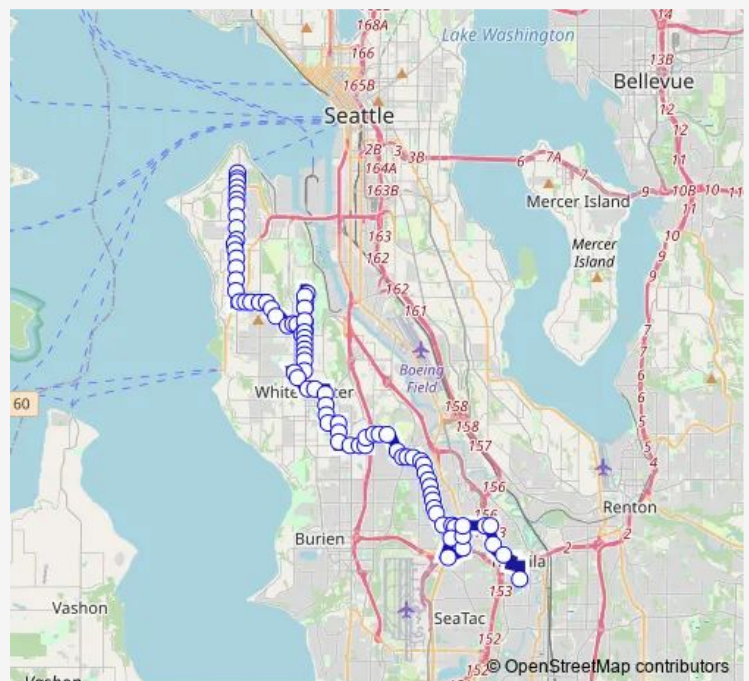

Military Rd S & S 130th St

Military Rd S & S 128th St

### Route schedule

Andover Park W & Baker Blvd - Bay 4 — California Ave SW & SW Hill St

Monday	06:01-00:12 <sup>+1</sup>
Tuesday	06:01-00:12 <sup>+1</sup>
Wednesday	—
Thursday	06:01-00:12 <sup>+1</sup>
Friday	06:01-00:12 <sup>+1</sup>
Saturday	06:31-00:02 <sup>+1</sup>
Sunday	06:30-24:00

### Route info

Direction: Andover Park W & Baker Blvd - Bay 4

Stops: 97

Trip Duration: 1 hour 18 min

128

Military Rd S & S 125th Pl

Military Rd S & S 123rd St

Military Rd S & S 121st Pl

S 120th St & 23rd Ave S

S 120th St & 22nd Ave S

S 120th St & Roseberg Ave S

Glendale Way S & Des Moines Memorial Dr S

Glendale Way S & 16th Ave S

S 112th St & 14th Ave S

S 112th St & 10th Ave S

S 112th St & 8th Ave S