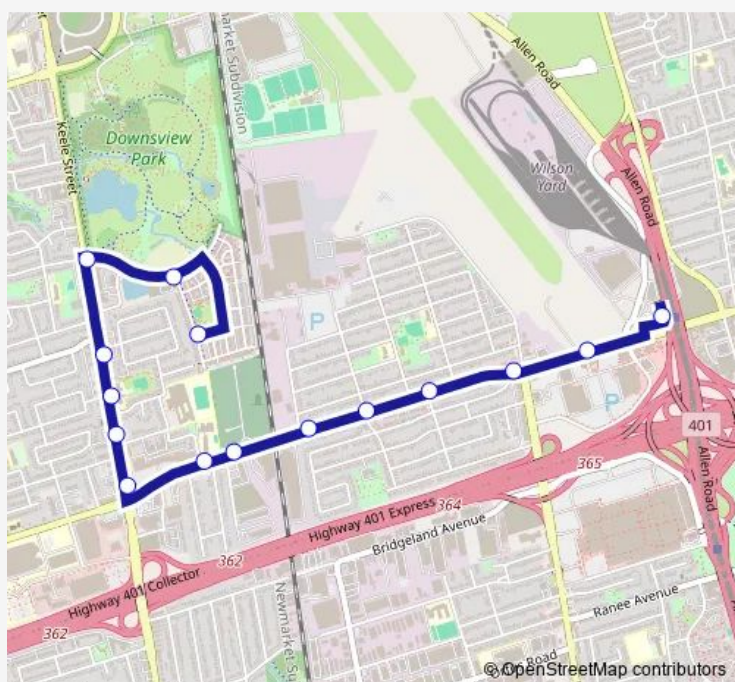

Wilson Ave at Northgate Dr

Wilson Ave at Lady York Ave

Wilson Ave at Dufferin St

Wilson Station

Route schedule

Locust Lodge Gardens at Stanley Greene Blvd — Wilson Station

Monday 06:10-19:20

Tuesday 06:10-19:20

Wednesday 06:10-19:20

Thursday 06:10-19:20

Friday 06:10-19:20

Saturday —

Sunday —

Route info

Direction: Locust Lodge Gardens at Stanley Greene Blvd

Stops: 14

Trip Duration: 0 hour 21 min

128 — Stanley Greene

Direction

Wilson Station — Locust Lodge Gardens at Stanley Greene Blvd

15 stops

[Open route schedule](#)

Wilson Station

Opposite 675 Wilson Ave

Wilson Ave at Dufferin St West Side

Wilson Ave at Lady York Ave

Wilson Ave at Garratt Blvd

Wilson Ave at Murray Rd

Wilson Ave at Apex Lane

Wilson Ave at Dubray Ave

Keele St at Wilson Ave North Side

Keele St at Paxtonia Blvd North Side