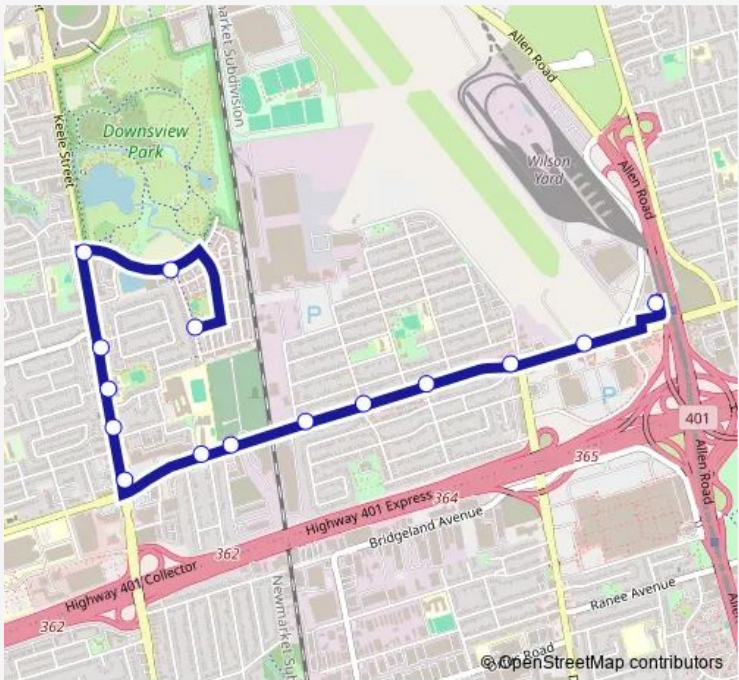

Bus 128 Stanley Greene

[Go to website](#)

Direction
 Wilson Station — Locust Lodge Gardens at Stanley Greene Blvd
 15 stops
[Open route schedule](#)

- Wilson Station
- Opposite 675 Wilson Ave
- Wilson Ave at Dufferin St West Side
- Wilson Ave at Lady York Ave
- Wilson Ave at Garratt Blvd
- Wilson Ave at Murray Rd
- Wilson Ave at Apex Lane
- Wilson Ave at Dubray Ave
- Wilson Ave at Keele St North Side
- Keele St at Paxtonia Blvd North Side
- Keele St at Wandle Ave
- Keele St at Keelegate Dr
- Keele St at Downsview Park Blvd
- Downsview Park Blvd at Stanley Greene Blvd
- Locust Lodge Gardens at Stanley Greene Blvd

Route schedule
 Wilson Station — Locust Lodge Gardens at Stanley Greene Blvd

Monday	05:56-19:02
Tuesday	05:56-19:02
Wednesday	05:56-19:02
Thursday	05:56-19:02
Friday	05:56-19:02
Saturday	—
Sunday	—

Route info
 Direction: Wilson Station
 Stops: 15
 Trip Duration: 0 hour 14 min

128 — Stanley Greene

Direction

Locust Lodge Gardens at Stanley Greene Blvd — Wilson Station

14 stops

[Open route schedule](#)

Locust Lodge Gardens at Stanley Greene Blvd

Stanley Greene Blvd at Downsview Park Blvd

Wednesday 06:10-19:20

Thursday 06:10-19:20

Friday 06:10-19:20

Saturday —

Sunday —

Route info

Direction: Locust Lodge Gardens at Stanley Greene Blvd

Stops: 14