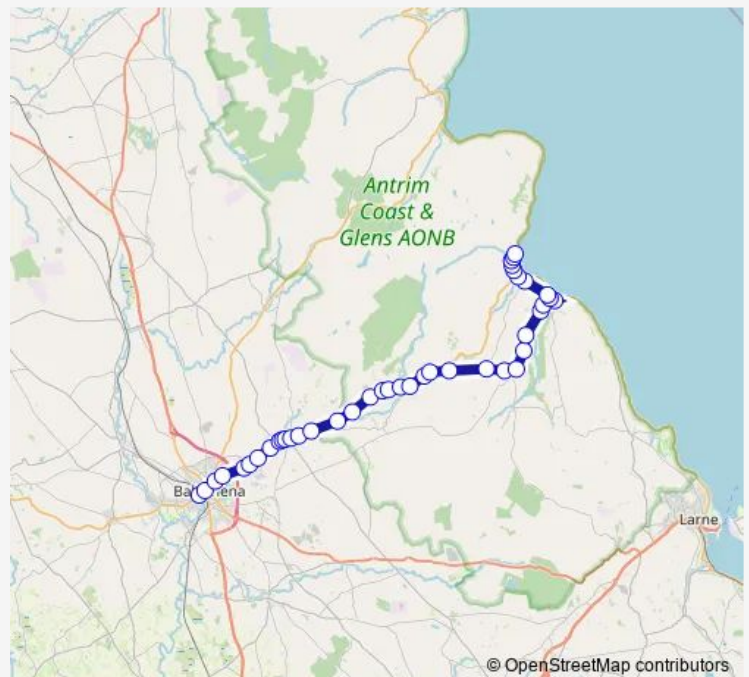

Saturday —

Sunday —

Route info

Direction: Carnlough Harbour Bridge

Stops: 41

Trip Duration: 1 hour 0 min

Cleggan Lodge

Longmore Rd