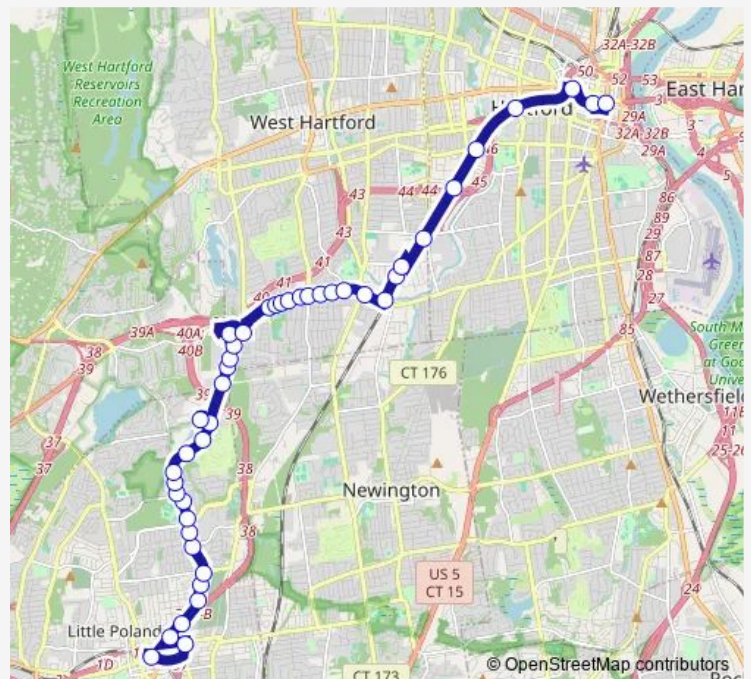

New Park Ave @ opp Ctfastrak

New Britain Ave @ New Park Ave

New Britain Ave @ opp Woodlawn St

New Britain Ave @ opp Newington Rd

New Britain Ave @ Quaker Ln S

New Britain Ave @ opp Yale St

New Britain Ave @ Cortland St

New Britain Ave @ opp Westgate St

New Britain Ave @ opp Federal St

New Britain Ave @ S Main St

New Britain Ave @ Davenport Rd

New Britain Ave @ Bramley Rd

**Route schedule**

Main St @ Atheneum Sq — Ctfastrak Downtown New Britain Station @ Bay J

Monday	04:20-23:45
Tuesday	04:20-23:45
Wednesday	04:20-23:45
Thursday	04:20-23:45
Friday	04:20-23:45
Saturday	05:10-23:45
Sunday	06:30-20:30

**Route info**

Direction: Main St @ Atheneum Sq

Stops: 45

Trip Duration: 0 hour 45 min

## Route info

Direction: Ctfastrak Downtown New Britain Station @ Bay J

Stops: 44

Trip Duration: 0 hour 47 min

New Britain Ave @ Chatfield Dr

New Britain Ave @ opp Shadow Ln

New Britain Ave @ opp Bramley Rd