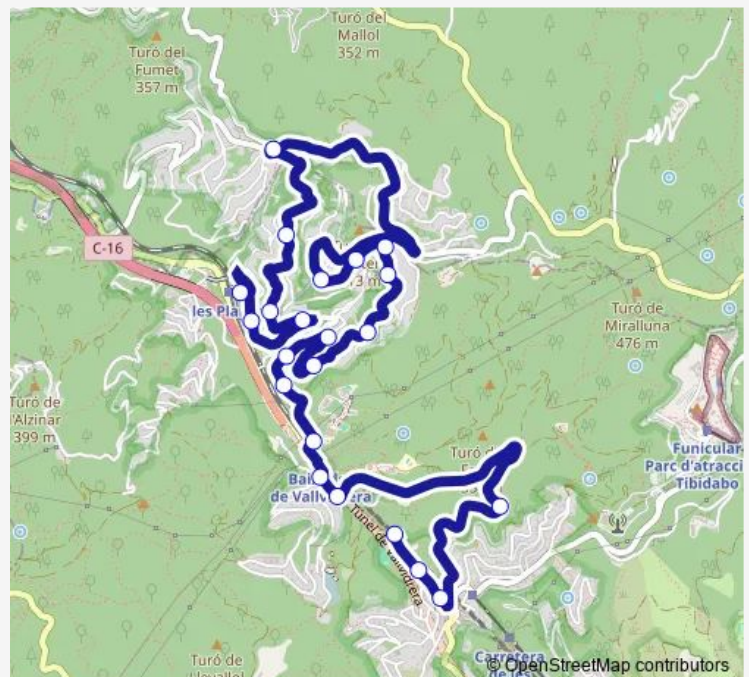

Bus 128 El Rectoret

[Go to website](#)

Direction

Ceip Nabí — PI Major del Rectoret

23 stops

[Open route schedule](#)

Ceip Nabí

Elisa Moragas i Badia - Llicorella

Mercat de Vallvidrera

Ctra de l'Església - Camí del Faig

FGC Baixador Vallvidrera

Camí del Sanatori - Ctra de Vallvidrera

Major del Rectoret - Parc Municipal de Vallvidrera

Major del Rectoret - Amarant

Bohemis - Savina

Savina - Pg del Magraner

Lilà - Boix

Lilà - Presseguer

Lilà - Menta

Júpiter

PI de la Tulipa - Satèl·lits

Orellana - Passatge Ossa Major

Orellana, direcció El Rectoret

PI Coll de la Creu d'en Blau, direcció El Rectoret

Major del Rectoret - Marco Polo

Major del Rectoret - Parsifal

Margalló - Major del Rectoret

Route schedule

Ceip Nabí — PI Major del Rectoret

Monday 07:10-20:30

Tuesday 07:10-20:30

Wednesday 07:10-20:30

Thursday 07:10-20:30

Friday 07:10-20:30

Saturday 08:30-20:30

Sunday —

Route info

Direction: Ceip Nabí

Stops: 23

Trip Duration: 0 hour 31 min

128 — El Rectoret

BusMaps