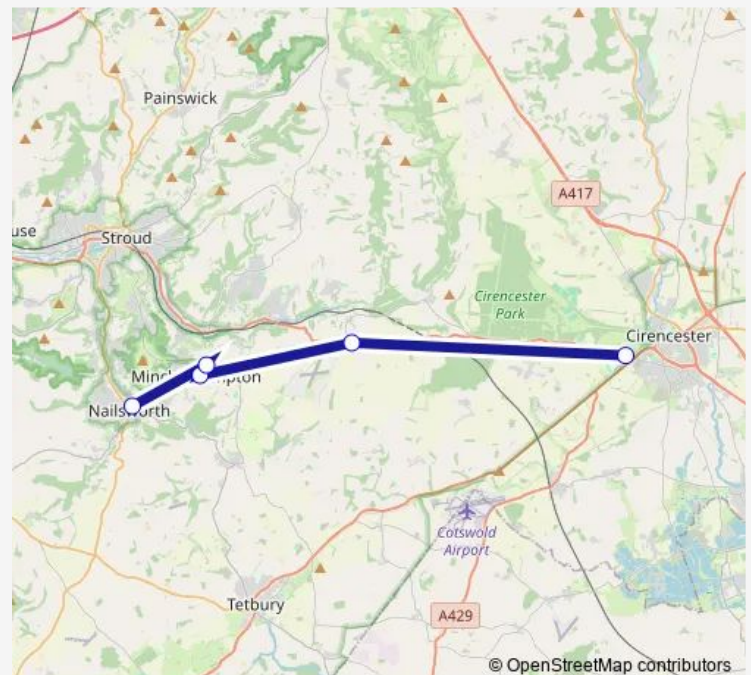

Bus 128 Nailsworth - Cirencester

[Go to website](#)

Direction

Deer Park School — Morrison's

5 stops

[Open route schedule](#)

Deer Park School

Jolly Nice

Market Square

Blue Boys Corner

Morrison's

Route schedule

Deer Park School — Morrison's

Monday 15:35

Tuesday 15:35

Wednesday 15:35

Thursday 15:35

Friday 15:35

Saturday —

Sunday —

Route info

Direction: Deer Park School

Stops: 5

Trip Duration: 0 hour 30 min

128 — Nailsworth - Cirencester

Direction

Morrison's — The Forum

7 stops

[Open route schedule](#)

Morrison's

Market Square

Blue Boys Corner