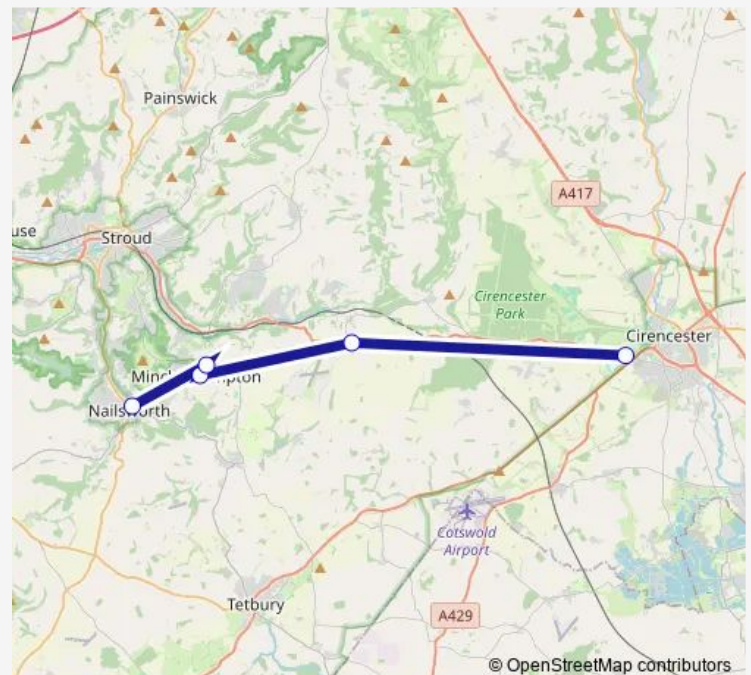

Bus 128 Nailsworth - Cirencester

[Go to website](#)

Direction

Deer Park School — Morrison's

5 stops

[Open route schedule](#)

Deer Park School

Jolly Nice

Market Square

Blue Boys Corner

Morrison's

Route schedule

Deer Park School — Morrison's

Monday 15:35

Tuesday 15:35

Wednesday 15:35

Thursday 15:35

Friday 15:35

Saturday —

Sunday —

Route info

Direction: Deer Park School

Stops: 5

Trip Duration: 0 hour 30 min

128 — Nailsworth - Cirencester

Direction

Morrison's — The Forum

7 stops

[Open route schedule](#)

Morrison's

Market Square

Blue Boys Corner