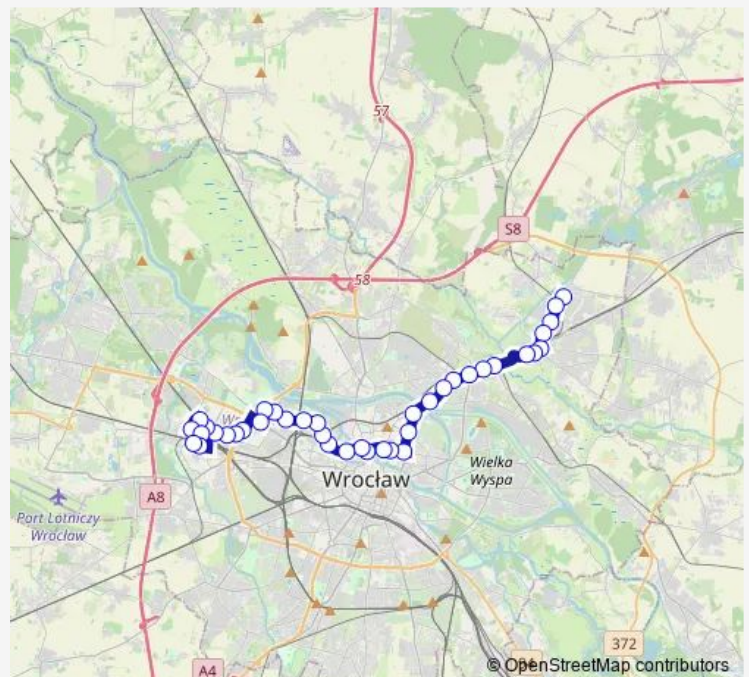

### Route schedule

Wrocław Nowy Dwór (P+R) — Zakrzów

Monday 04:46-22:35

Tuesday 04:46-22:35

Wednesday 04:46-22:35

Thursday 04:46-22:35

Friday 04:46-22:35

Saturday 04:41-22:35

### Route info

Direction: Wrocław Nowy Dwór (P+R)

Stops: 38

Trip Duration: 1 hour 1 min

128

BusMaps

pl. Bema

Ogród Botaniczny