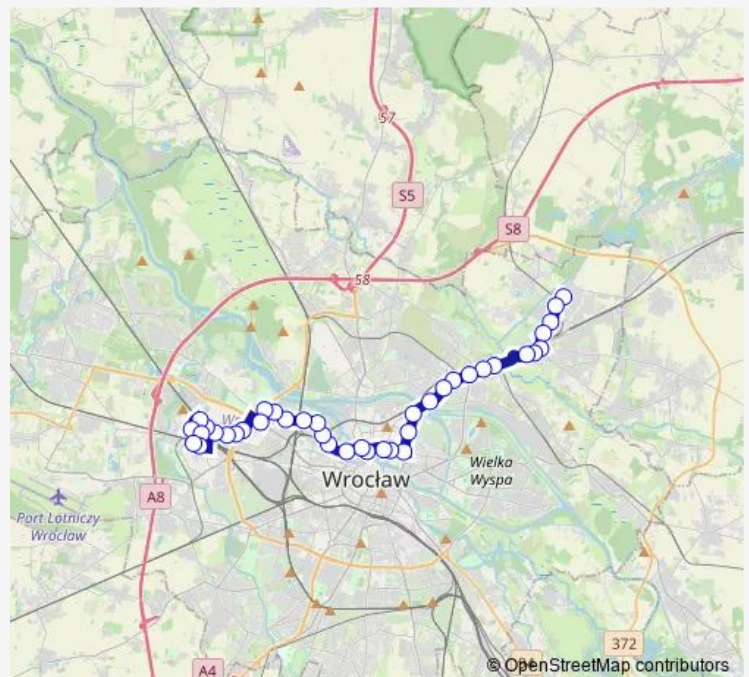

### Route schedule

Wrocław Nowy Dwór (P+R) — Zakrzów

Monday 04:46-22:35

Tuesday 04:46-22:35

Wednesday 04:46-22:35

Thursday 04:46-22:35

Friday 04:46-22:35

Saturday 04:41-22:35

### Route info

Direction: Wrocław Nowy Dwór (P+R)

Stops: 38

Trip Duration: 0 hour 54 min

128

BusMaps

pl. Bema

Ogród Botaniczny