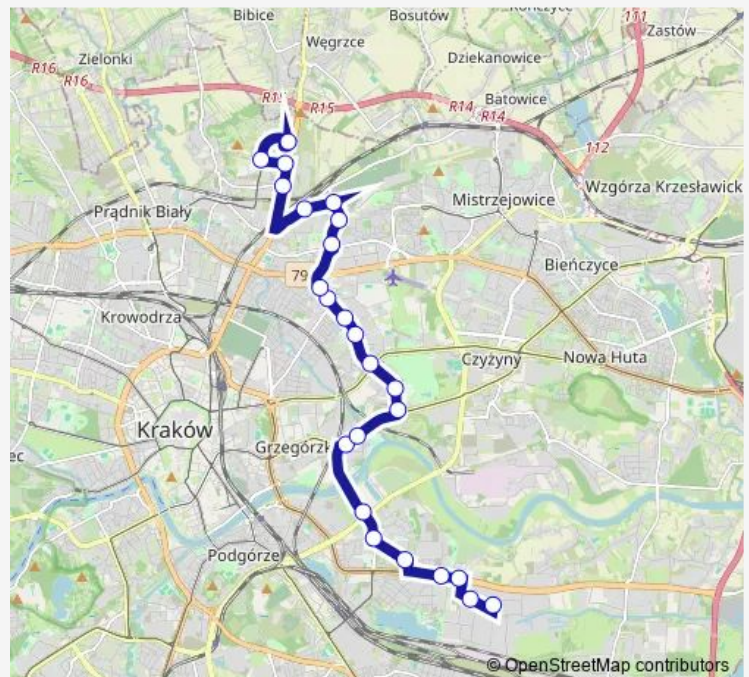

Saturday 05:07-22:37

Sunday 05:07-22:37

Route info

Direction: Zajezdnia Płaszów

Stops: 24

Trip Duration: 0 hour 36 min

Banacha

Papierni Prądnickich

Monday 04:23-22:54

Tuesday 04:23-22:54

Wednesday 04:23-22:54

Thursday 04:23-22:54

Friday 04:23-22:54

Saturday 05:07-22:37

Sunday 05:07-22:37

Route info