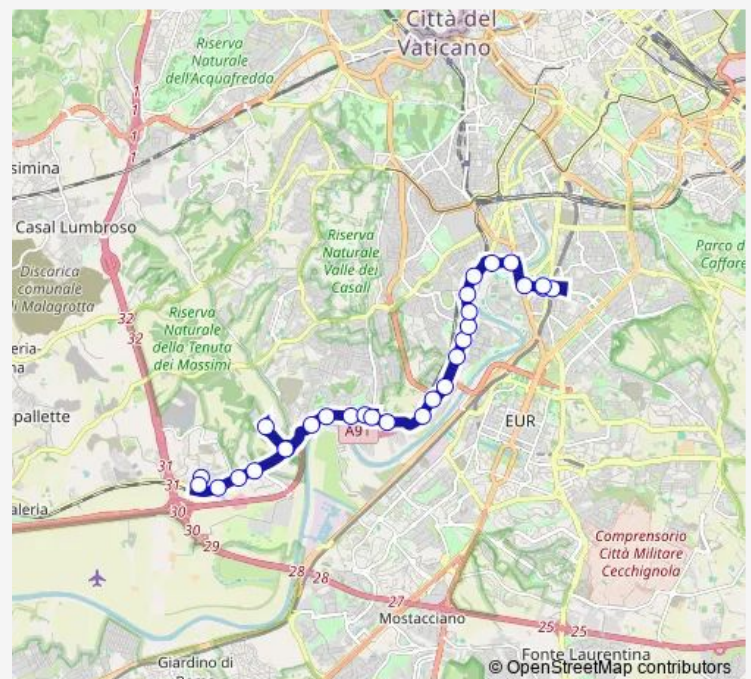

### Route schedule

CROCCO — Baldelli (Mb)

Monday 04:43-24:00

Tuesday 04:43-24:00

Wednesday 04:43-24:00

Thursday 04:43-24:00

Friday 04:43-24:00

Saturday 04:45-24:00

### Route info

Direction: CROCCO

Stops: 29

Trip Duration: 0 hour 33 min

Magliana/Grottoni

Magliana/S. Passera

LGT INVENTORI/MEUCCI

LGT INVENTORI/RIGHI