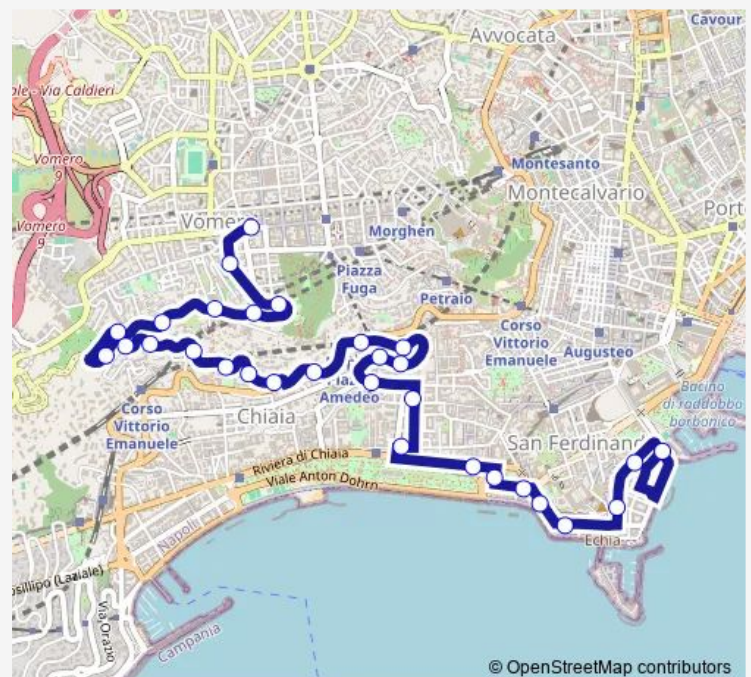

Thursday 06:00-23:30

Friday 06:00-23:30

Saturday 06:00-23:30

Sunday 06:00-23:30

Route info

Direction: Cesario Console - Plebiscito

Stops: 30

Trip Duration: 0 hour 41 min

© OpenStreetMap contributors

Falcone-Winspeare

Falcone-Kagoshima

Falcone-Parco Lamaro

Falcone-Calata SAN Francesco

Falcone

Falcone-Giordano

Piazzetta Falcone

Cimarosa

Scarlatti

Direction

Scarlatti — Cesario Console - Plebiscito

30 stops

[Open route schedule](#)

Scarlatti

Falcone-Vaccaro

Route info

Direction: Scarlatti

Stops: 30

Trip Duration: 0 hour 39 min

Chiatamone

Chiatamone - Castel Dell'Ovo

Santa Lucia - Regione Camapania

Santa Lucia - Plebiscito