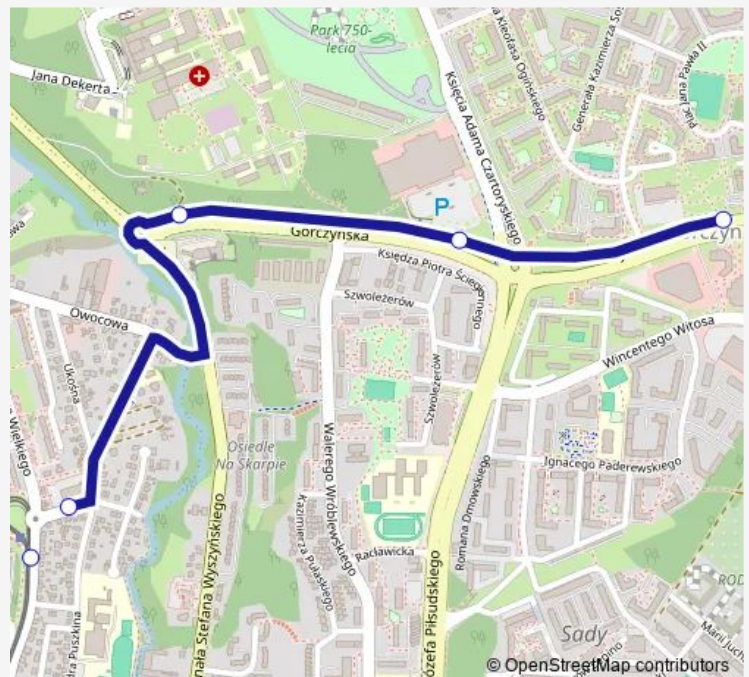

Bus 128 Górczyńska - Piaski -128

[Go to website](#)

Direction

Pluty — Piaski

5 stops

[Open route schedule](#)

Pluty

Rondo Górczyńskie

Rondo Barlineckie

Piaski

Piaski

Route schedule

Pluty — Piaski

Monday	07:21-15:57
Tuesday	07:21-15:57
Wednesday	07:21-15:57
Thursday	07:21-15:57
Friday	07:21-15:57
Saturday	07:21-15:57
Sunday	07:21-15:57

Route info

Direction: Pluty

Stops: 5

Trip Duration: 0 hour 6 min

128 Bus time schedules and route maps are available in an offline PDF at busmaps.com. Use the busmaps.com website to see live bus times, train schedule or subway schedule, and step-by-step directions for all public transit in Gorzow Wielkopolski