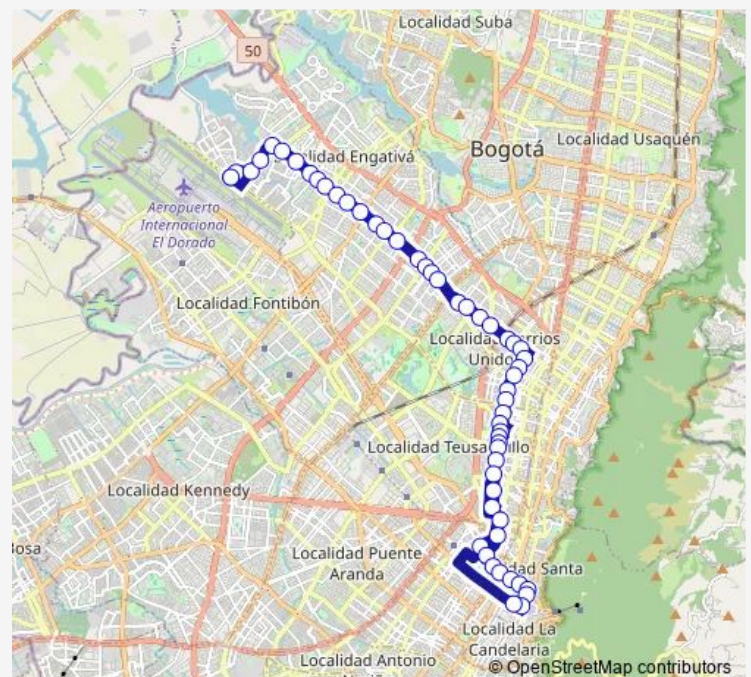

AC 72 - KR 69c

AC 72 - KR 68g

KR 65 - AC 72

Route schedule

AC 63 - KR 112 — AC 63 - KR 112

Monday 04:00-22:00

Tuesday 04:00-22:00

Wednesday 04:00-22:00

Thursday 04:00-22:00

Friday 04:00-22:00

Saturday 04:00-22:00

Sunday 05:00-22:00

Route info

Direction: AC 63 - KR 112

Stops: 55

Trip Duration: 3 hour 38 min