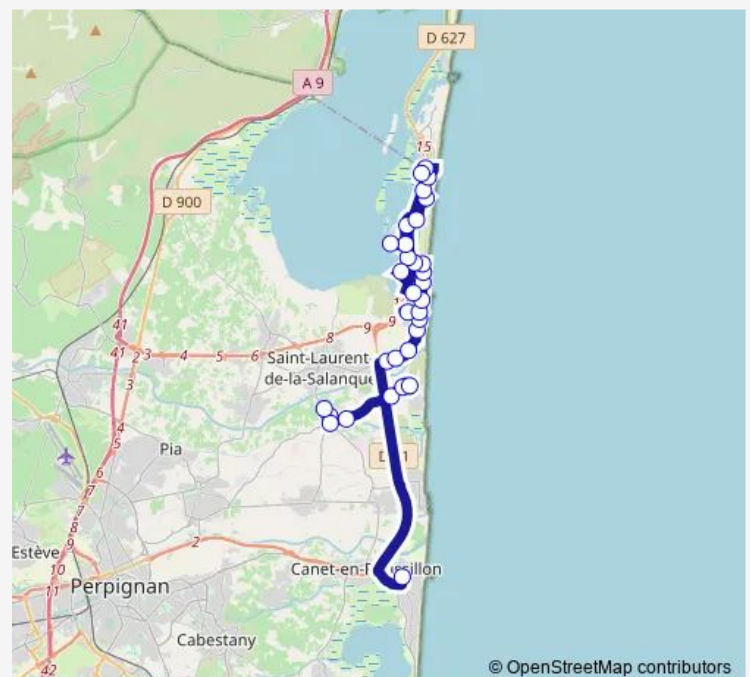

Saturday —

Sunday —

Route info

Direction: Alain Colas

Stops: 28

Trip Duration: 1 hour 2 min

© OpenStreetMap contributors

Floride

32 stops

[Open route schedule](#)

Loge de Mer

St-Julien

Joffre

Torreilles

Aranal

La Serre

Thursday 15:55-17:55

Friday 15:55-17:55

Saturday —

Sunday —

Route info

Direction: Loge de Mer

Stops: 32

Trip Duration: 0 hour 52 min

Saturday

—

Sunday

—

Route info

Direction: Loge de Mer

Stops: 59

Trip Duration: 1 hour 32 min