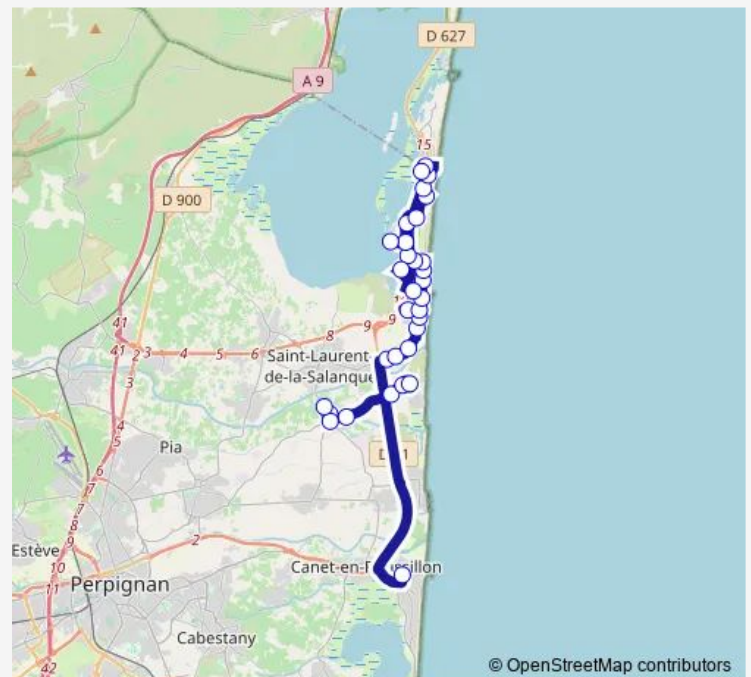

Aragon

Crèche

Nautica

Route schedule

Loge de Mer — Alain Colas

Monday 15:55-17:55

Tuesday 15:55-17:55

Wednesday —

Thursday 15:55-17:55

Friday 15:55-17:55

Saturday —

Sunday —

Route info

Direction: Loge de Mer

Stops: 32

Trip Duration: 0 hour 52 min

Thalassa

Le Barcarès

Presqu'île

Alain Colas

Direction

Loge de Mer — Alain Colas

59 stops

[Open route schedule](#)

Saturday

—

Sunday

—

Route info

Direction: Alain Colas

Stops: 28

Trip Duration: 1 hour 2 min