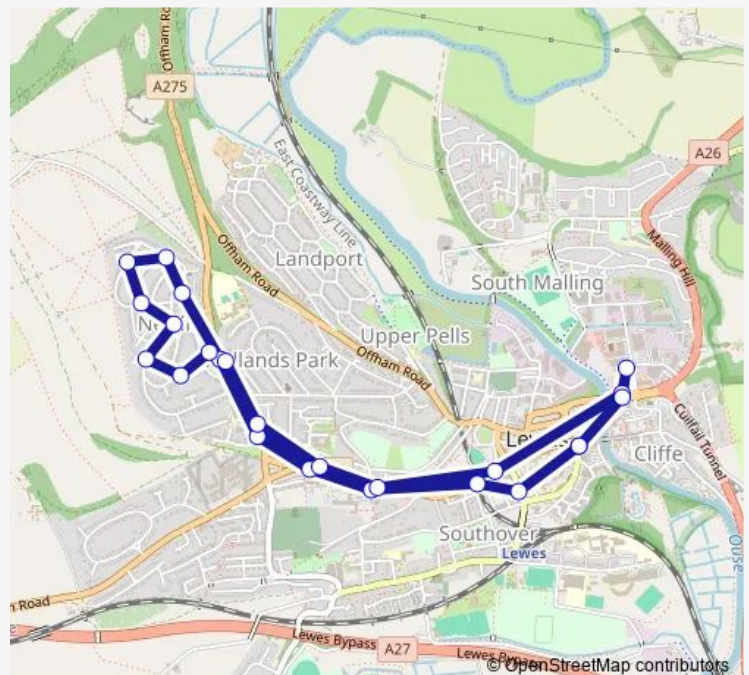

The Pelham Arms

Law Courts

Tesco Filling Station

Route schedule

Friars' Walk — School Hill Bottom

Monday 08:53-15:43

Tuesday 08:53-15:43

Wednesday 08:53-15:43

Thursday 08:53-15:43

Friday 08:53-15:43

Saturday 08:53-15:43

Sunday —

Route info

Direction: Friars' Walk

Stops: 24

Trip Duration: 0 hour 23 min

Route schedule

Friars' Walk — Friars' Walk

Monday 10:03-17:48

Tuesday 10:03-17:48

Wednesday 10:03-17:48

Thursday 10:03-17:48

Friday 10:03-17:48

Saturday 10:03-17:48

Sunday —

Route info

Direction: Friars' Walk

Stops: 24

Trip Duration: 0 hour 23 min

128 Bus time schedules and route maps are available in an offline PDF at busmaps.com. Use the busmaps.com website to see live bus times, train schedule or subway schedule, and step-by-step directions for all public transit in Lewes