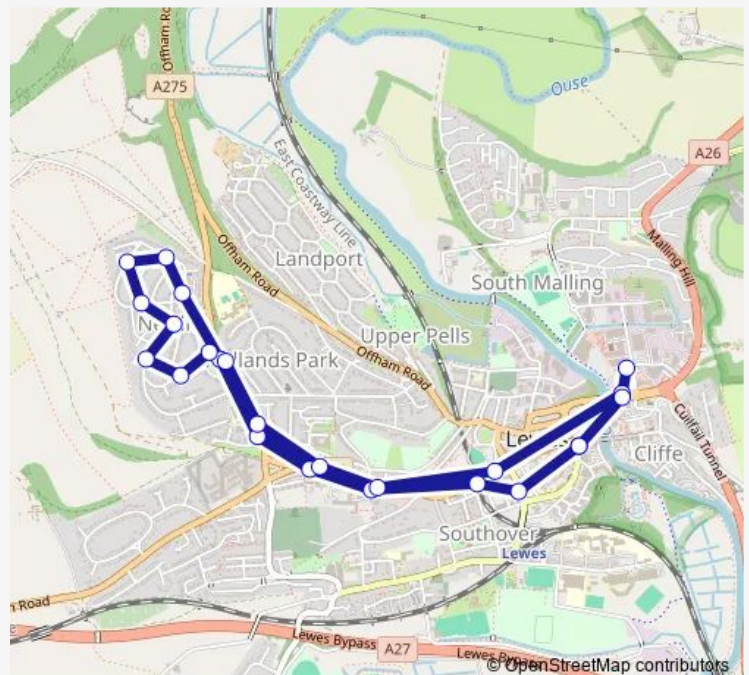

The Pelham Arms

Law Courts

Tesco Filling Station

Route schedule

Friars' Walk — School Hill Bottom

Monday 08:53-15:43

Tuesday 08:53-15:43

Wednesday 08:53-15:43

Thursday 08:53-15:43

Friday 08:53-15:43

Saturday 08:53-15:43

Sunday —

Route info

Direction: Friars' Walk

Stops: 24

Trip Duration: 0 hour 23 min

Route schedule

Friars' Walk — Friars' Walk

Monday 10:03-17:48

Tuesday 10:03-17:48

Wednesday 10:03-17:48

Thursday 10:03-17:48

Friday 10:03-17:48

Saturday 10:03-17:48

Sunday —

Route info

Direction: Friars' Walk

Stops: 24

Trip Duration: 0 hour 23 min

128 Bus time schedules and route maps are available in an offline PDF at busmaps.com. Use the busmaps.com website to see live bus times, train schedule or subway schedule, and step-by-step directions for all public transit in Lewes