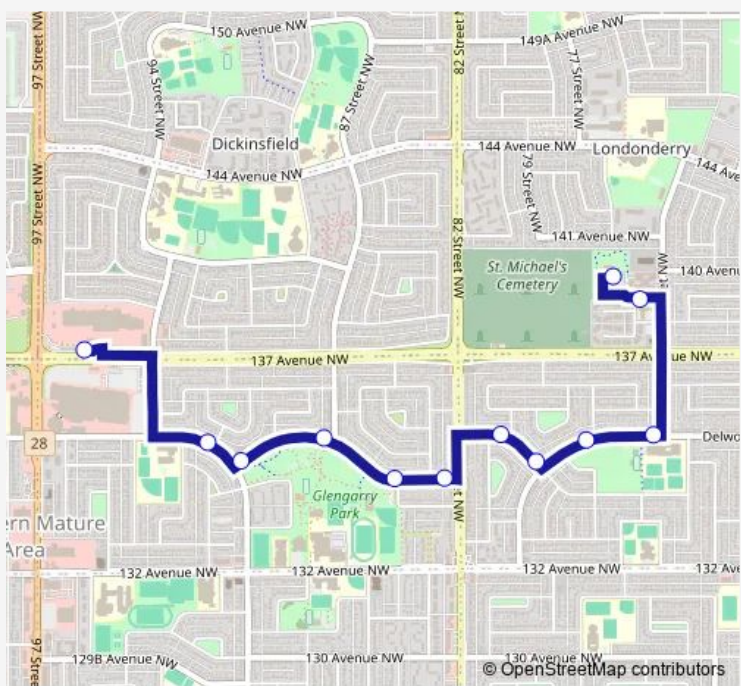

Bus 128 Northgate - Londonderry

[Go to website](#)

Direction
 Northgate Lion Centre — Northgate Transit Centre Bay F
 12 stops
[Open route schedule](#)

- Northgate Lion Centre
- 75 Street & 139 Avenue
- 74 Street & Delwood Road
- 77 Street & Delwood Road
- Delwood Road & 134a Avenue
- 80A Street & 135 Avenue
- 82 Street & 134 Avenue
- 85 Street & 134 Avenue
- 87 Street & 135 Avenue
- 90 Street & 135 Avenue
- 90A Street & 135 Avenue
- Northgate Transit Centre Bay F

Route info
 Direction: Northgate Lion Centre
 Stops: 12
 Trip Duration: 0 hour 12 min

128 — Northgate - Londonderry **BusMaps**

Direction

Northgate Transit Centre Bay F — Northgate Lion Centre

22 stops

[Open route schedule](#)

Northgate Transit Centre Bay F

93 Street & 137 Avenue

92 Street & 135 Avenue

90 Street & 135 Avenue

87 Street & 135 Avenue

85 Street & 134 Avenue

82 Street & 134 Avenue

81 Street & 135 Avenue

Monday 08:51-15:51

Tuesday 08:51-15:51

Wednesday 08:51-15:51

Thursday 08:51-15:51

Friday 08:51-15:51

Saturday 08:50-15:50

Sunday —

Route info