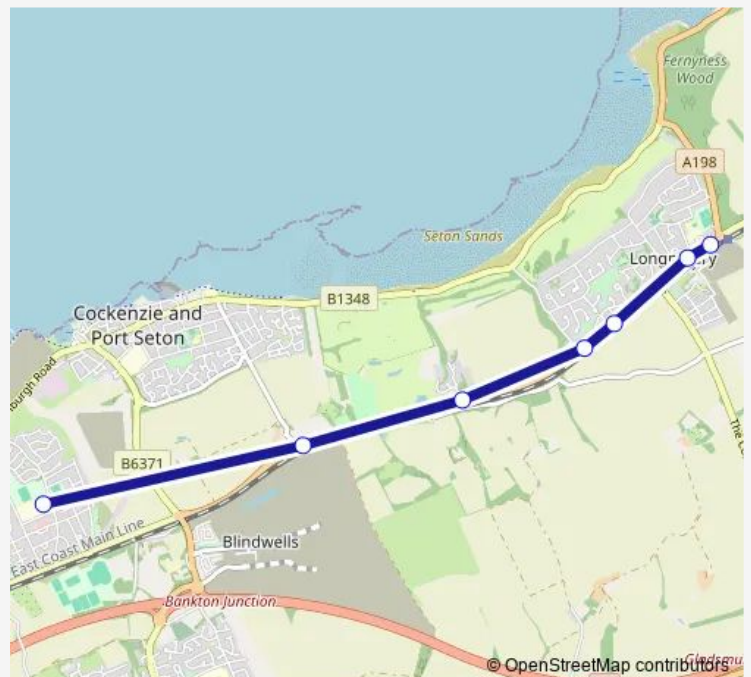

Direction

Preston Lodge High School — Railway Station

7 stops

[Open route schedule](#)

Preston Lodge High School

Seton East

St Germain's

Dean Road

Cunningham Court

Longniddry Inn

Railway Station

Route schedule

Preston Lodge High School — Railway Station

Monday	—
Tuesday	—
Wednesday	—
Thursday	—
Friday	12:25
Saturday	—
Sunday	—

Route info

Direction: Preston Lodge High School

Stops: 7

Trip Duration: 0 hour 11 min

Direction

Johnny Cope Stone — Preston Lodge High School

8 stops

[Open route schedule](#)

Johnny Cope Stone

Seton East

Monday 07:59

Tuesday 07:59

Wednesday 07:59

Thursday 07:59

Friday 07:59

Saturday —

Sunday —

Route info