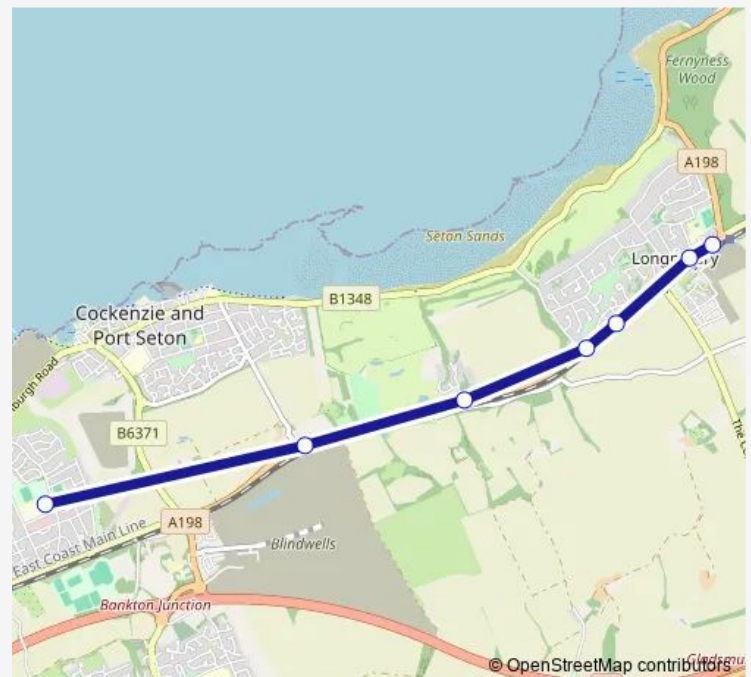

Bus 128

[Go to website](#)

Direction

Preston Lodge High School — Railway Station

7 stops

[Open route schedule](#)

Preston Lodge High School

Seton East

St Germain's

Dean Road

Cunningham Court

Longniddry Inn

Railway Station

Route schedule

Preston Lodge High School — Railway Station

Monday	—
Tuesday	—
Wednesday	—
Thursday	—
Friday	12:25
Saturday	—
Sunday	—

Route info

Direction: Preston Lodge High School

Stops: 7

Trip Duration: 0 hour 11 min

Direction

Johnny Cope Stone — Preston Lodge High School

8 stops

[Open route schedule](#)