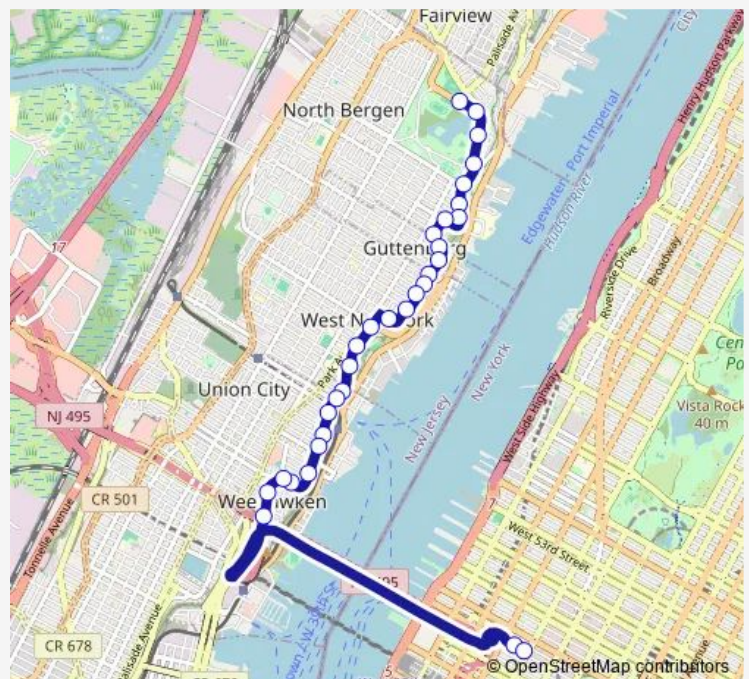

Boulevard East AT 50th St

Boulevard East AT 49th St

### Route schedule

Boulevard East AT Palisade Ave — PORT AUTHORITY BUS TERMINAL

Monday 04:35-14:48

Tuesday 04:35-14:48

Wednesday 04:35-14:48

Thursday 04:35-14:48

Friday 04:35-14:48

Saturday 06:18-15:42

### Route info

Direction: Boulevard East AT Palisade Ave

Stops: 31

Trip Duration: 0 hour 34 min

Blvd East AT 47/48th St

Boulevard East AT Fulton St

Boulevard East AT Columbia Terr

Boulevard East AT Hudson Pl

## Route info

Direction: Port Authority BUS Terminal

Stops: 28

Trip Duration: 0 hour 26 min

Woodcliff AVE AT Wall St

WOODCLIFF AVE AT PALISADE AVE

Woodcliff AVE AT Palisade Plaza

FAIRVIEW AVE AT GRANT ST