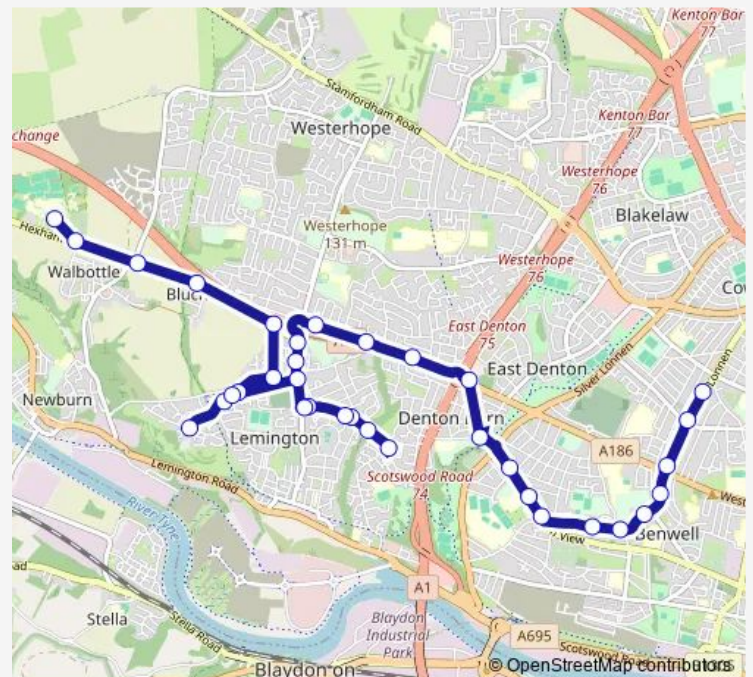

Hexham Road-Lemington Road Ends

Hospital Lane

Combe Drive-Tewksbury Road

Combe Drive-Hamsterley Crescent

West Denton Park

Combe Drive-Tewksbury Road

Union Hall Road-West Denton Road

Kirkston Avenue-Union Hall Road

### Route schedule

Walbottle Academy — Two Ball Lonnen-Dahlia Place

Monday 15:35

Tuesday 15:35

Wednesday 15:35

Thursday 15:35

Friday 15:35

Saturday —

### Route info

Direction: Walbottle Academy

Stops: 34

Trip Duration: 0 hour 30 min

West Road-South View

West Road-A1

Whickham View Terminus

Whickham View-Thorntree Drive

Whickham View-Muscott Grove

Whickham View-Fergusons Lane

Ferguson's Lane-Brambles Dykes

Ferguson's Lane-Church

Benwell Village

Pease Avenue

Two Ball Lonnen-West Road

Two Ball Lonnen-Lanercost Drive