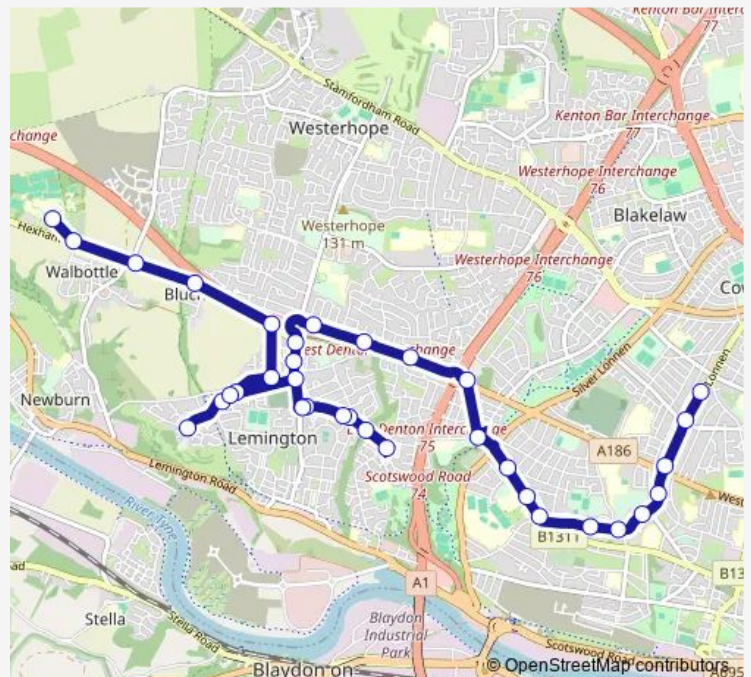

Union Hall Road-West Road

Lemington Road Ends

A69-The Burnside

Route schedule

Walbottle Academy — Two Ball Lonnen-Dahlia Place

Monday 15:35

Tuesday 15:35

Wednesday 15:35

Thursday 15:35

Friday 15:35

Saturday —

Sunday —

Route info

Direction: Walbottle Academy

Stops: 34

Trip Duration: 0 hour 30 min

128

West Road-South View

West Road-A1

Whickham View Terminus

Whickham View-Thorntree Drive

Whickham View-Muscott Grove

Whickham View-Fergusons Lane

Ferguson's Lane-Brambles Dykes

Ferguson's Lane-Church

Benwell Village

Pease Avenue

Two Ball Lonnen-West Road

Two Ball Lonnen-Lanercost Drive

Two Ball Lonnen-Dahlia Place

128 Bus time schedules and route maps are available in an offline PDF at busmaps.com. Use the busmaps.com website to see live bus times, train schedule or subway schedule, and step-by-step directions for all public transit in Newcastle upon Tyne