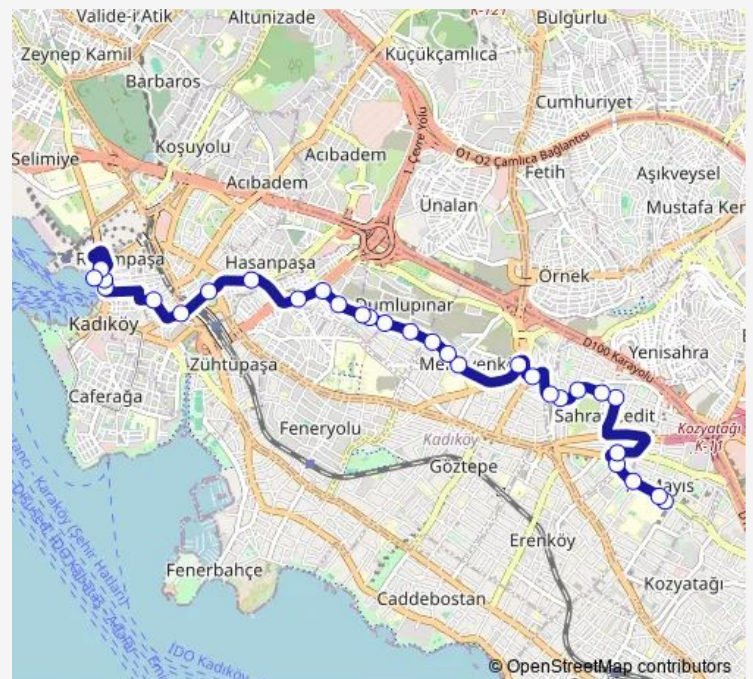

Thursday 06:50

Friday 06:50

Saturday 06:50

Sunday 06:50

Route info

Direction: Bayar Cad.

Stops: 30

Trip Duration: 0 hour 25 min

■ KADIKÖY-FİKİRTEPE-GÖZCÜBABA-SAHRAYICEDİD
— Kadiköy - Fikirtepe - Gözcübaba -Sahrayicedid

BusMaps

Yıldırım Sk.

HASANPAŞA

Belediye

SÖĞÜTLÜÇEŞME

Yavuztürk Sk.

Kadiköy