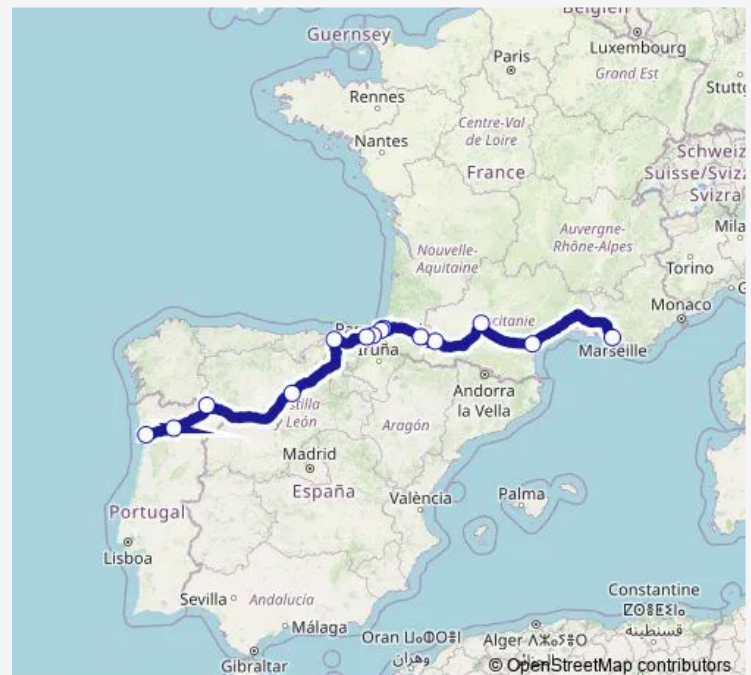

Pau

Bayonne (Quai de Lesseps)

Biarritz (Halle Iraty)

Hendaye

San Sebastian / Donostia (Bus Station)

Bilbao (Bus Station)

International Interconnection Hub

Bragança (Bus Station)

Vila Real (Bus Station)

Porto (TIC - Campanhã)

### Route schedule

Marseille (Saint-Charles) — Porto (TIC - Campanhã)

Monday 09:00-10:00

Tuesday 09:00-10:00

Wednesday 09:00-10:00

Thursday 09:00-10:00

Friday 09:00-10:00

Saturday 09:00-10:00

### Route info

Direction: Marseille (Saint-Charles)

Stops: 14

Trip Duration: 21 hour 35 min