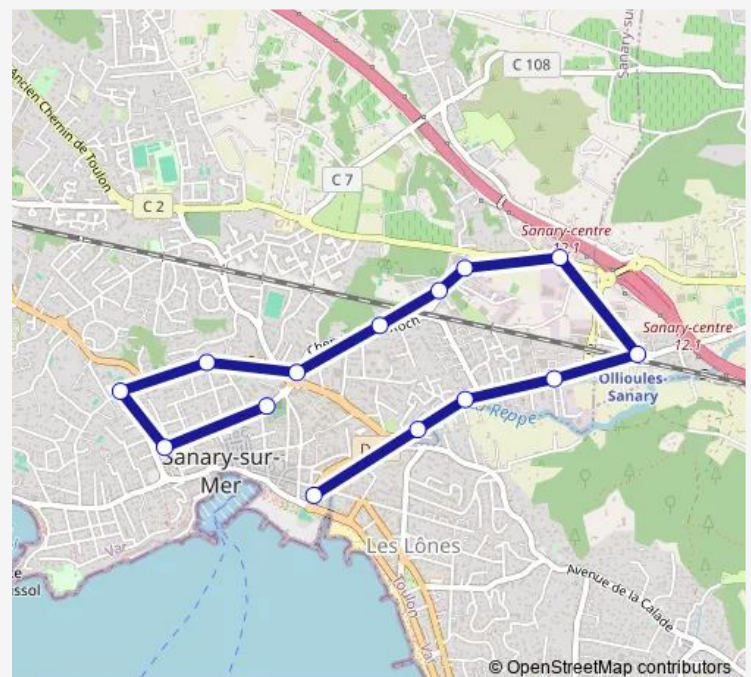

Bus Columbus Cir 3

[Go to website](#)

Direction

Sanary La Micheline E — Sanary Gymnase S

14 stops

[Open route schedule](#)

Sanary La Micheline E

Sanary Cooperative S

Sanary Les Estivales S

Sanary Les Prats S

Ollioules Gare Sncf S

Sanary La Baou N

Sanary Casino

Sanary Allee DES Petits Pins

Sanary Saint Roch

Sanary Saint Roch / Conference

Wednesday 09:10-19:10

Thursday 09:10-19:10

Friday 09:10-19:10

Saturday 09:10-19:10

Sunday 09:10-19:10

Route info

Direction: Sanary La Micheline E

Stops: 14

Trip Duration: 0 hour 26 min

Colombus Cir 3

BusMaps

Colombus Cir 3 Bus time schedules and route maps are available in an offline PDF at busmaps.com. Use the busmaps.com website to see live bus times, train schedule or subway schedule, and step-by-step directions for all public transit in Sanary-sur-Mer