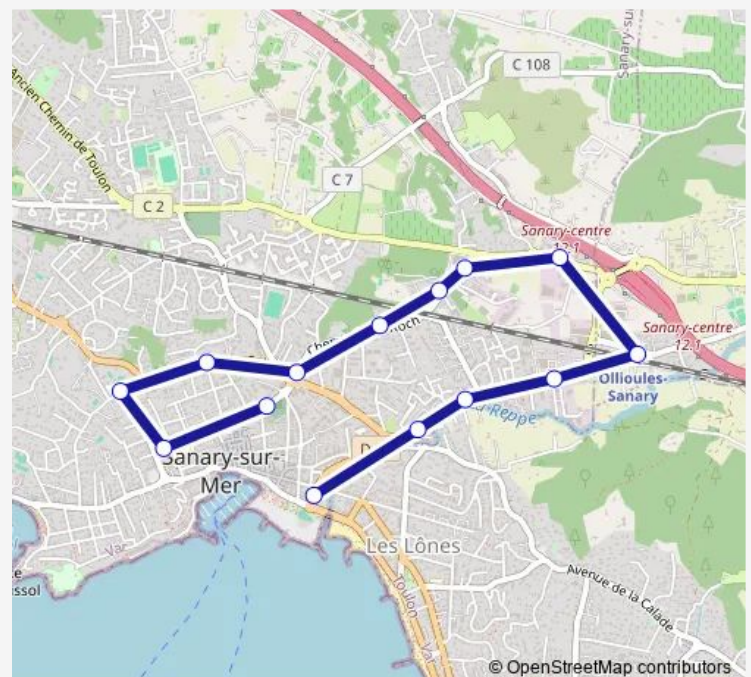

Direction

Sanary La Micheline E — Sanary Gymnase S

14 stops

[Open route schedule](#)

Sanary La Micheline E

Sanary Cooperative S

Sanary Les Estivales S

Sanary Les Prats S

Ollioules Gare SnCF S

Sanary La Baou N

Sanary Casino

Sanary Allee DES Petits Pins

Sanary Saint Roch

Sanary Saint Roch / Conference

Sanary Les Cardalines

Sanary Le Vallon O

Sanary Centre Culturel S

Sanary Gymnase S

Route schedule

Sanary La Micheline E — Sanary Gymnase S

Monday 10:10-17:10

Tuesday 09:10-19:10

Wednesday 09:10-19:10

Thursday 09:10-19:10

Friday 09:10-19:10

Saturday 09:10-19:10

Sunday 09:10-19:10

Route info

Direction: Sanary La Micheline E

Stops: 14

Trip Duration: 0 hour 26 min

Colombus Cir 3 Bus time schedules and route maps are available in an offline PDF at busmaps.com. Use the busmaps.com website to see live bus times, train schedule or subway schedule, and step-by-step directions for all public transit in Sanary-sur-Mer