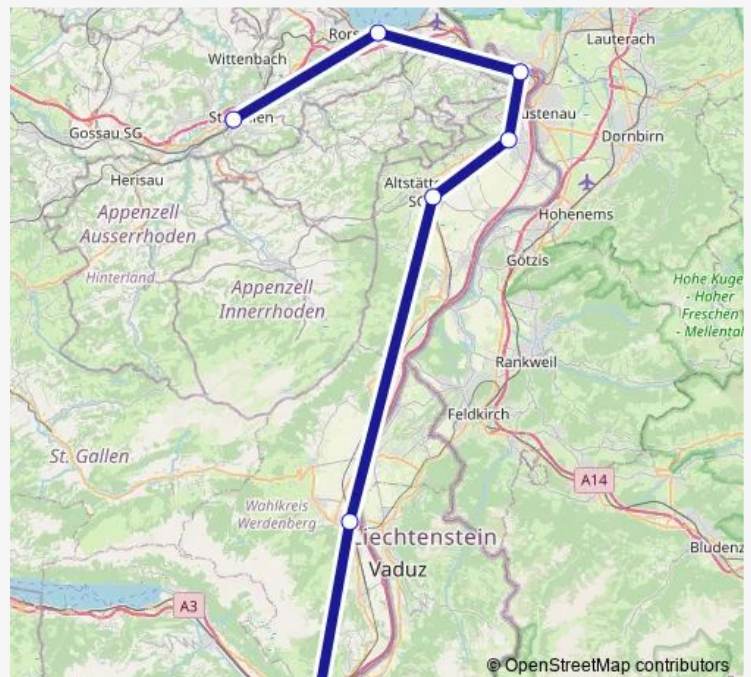

### Route schedule

Sargans — St. Gallen

Monday —

Tuesday —

Wednesday —

Thursday —

Friday —

Saturday —

### Route info

Direction: Sargans

Stops: 7

Trip Duration: 1 hour 0 min

Ir13 — IR 13

Ir13 Rail time schedules and route maps are available in an offline PDF at [busmaps.com](https://busmaps.com). Use the [busmaps.com](https://busmaps.com) website to see live bus times, train schedule or subway schedule, and step-by-step directions for all public transit in Sankt Gallen