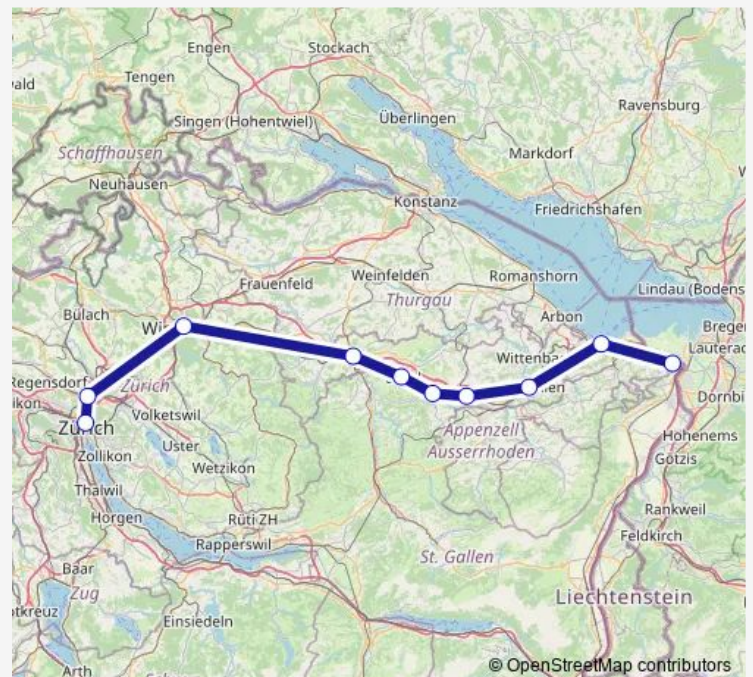

Rail Ir13 IR 13

[Go to website](#)

Direction

St. Margrethen Sg — Zürich Hb

10 stops

[Open route schedule](#)

St. Margrethen Sg

Rorschach

Route schedule

St. Margrethen Sg — Zürich Hb

Monday —

Tuesday —

Wednesday —

Thursday —

Friday —

Saturday —

Sunday 22:13

Route info

Direction: St. Margrethen Sg

Stops: 10

Trip Duration: 1 hour 38 min

Ir13 — IR 13

Direction

St. Margrethen Sg — Zürich Hb

11 stops

[Open route schedule](#)

St. Margrethen Sg

Rorschach

St. Gallen

Gossau Sg

Flawil

Uzwil