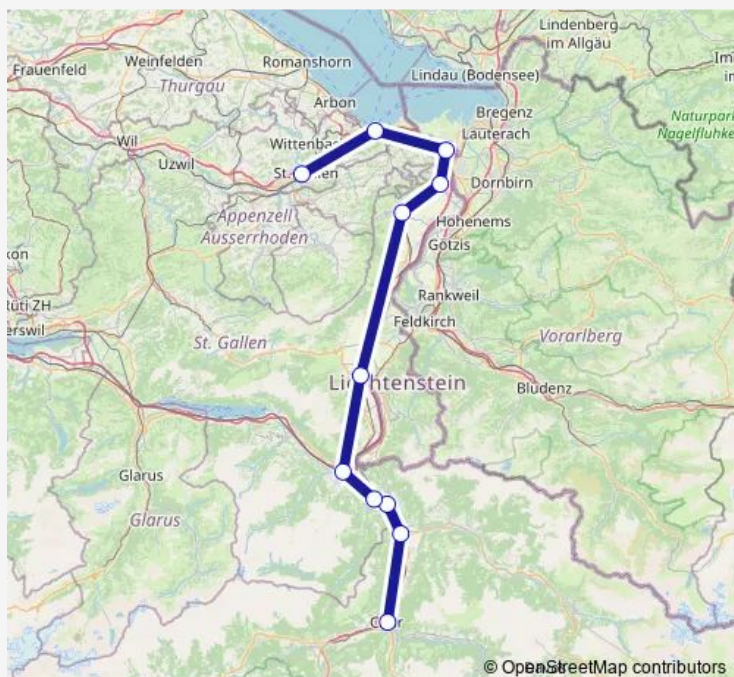

Saturday —

Sunday 09:55

Route info

Direction: St. Gallen

Stops: 11

Trip Duration: 1 hour 23 min

■ IR13

BusMaps

Direction

Chur — St. Gallen

11 stops

[Open route schedule](#)

Chur

Landquart

Maienfeld

Bad Ragaz

Sargans

Buchs Sg

Altstätten Sg

Heerbrugg

St. Margrethen Sg

Rorschach

St. Gallen

Route schedule