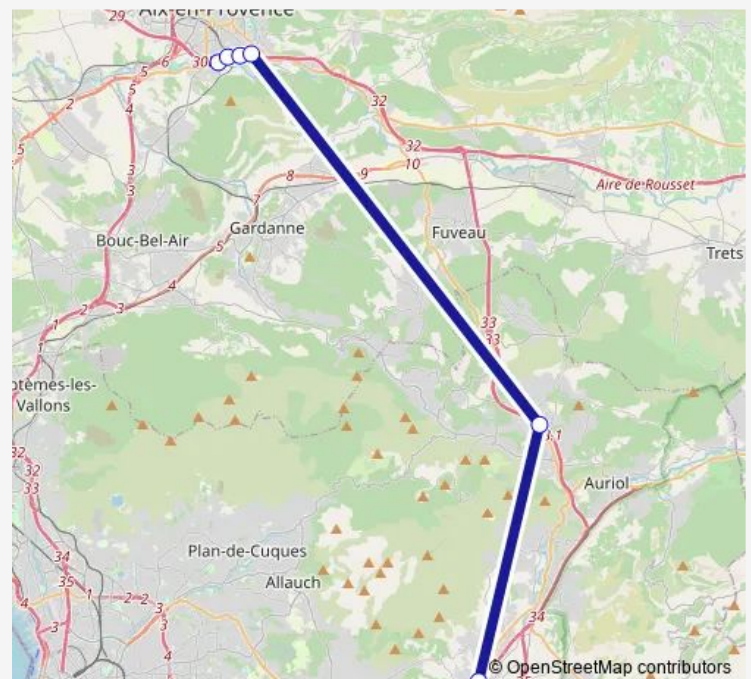

### Route schedule

P+R Krypton — Pôle d'Echanges

Monday 06:00-09:00

Tuesday 06:00-09:00

Wednesday 06:00-09:00

Thursday 06:00-09:00

Friday 06:00-09:00

Saturday 06:00-09:00

### Route info

Direction: P+R Krypton

Stops: 15

Trip Duration: 0 hour 52 min

■ L072 — Aubagne - Aix

## Route info

Direction: Pôle d'Echanges

Stops: 8

Trip Duration: 0 hour 35 min

## Route info

Direction: Pôle d'Echanges

Stops: 16

Trip Duration: 0 hour 50 min