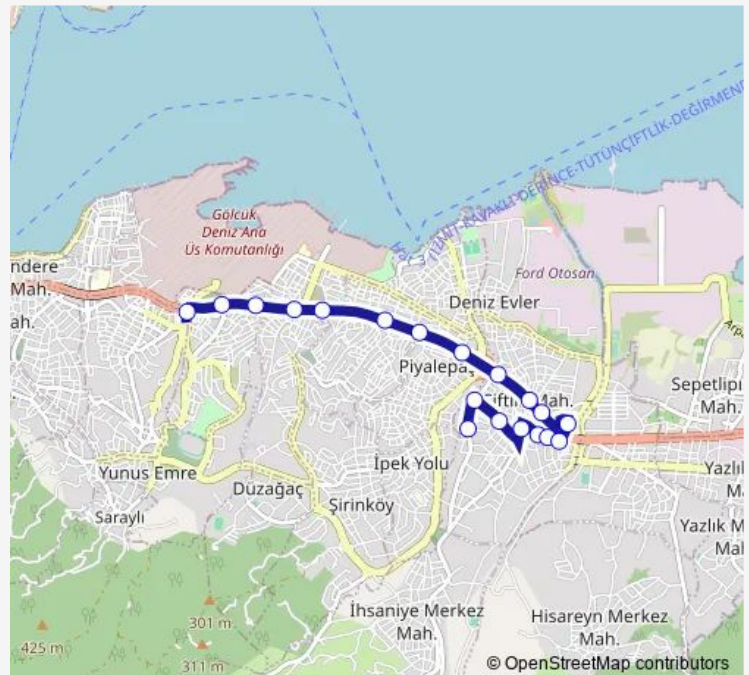

Samanyolu

İhsaniye Polis Karakolu

4242 Sokak 1

Hastane Caddesi 1

Gölcük Devlet Hastanesi 1

Gölcük Devlet Hastanesi 2

Route schedule

Kerim Ağa — Gölcük Devlet Hastanesi 2

Monday 07:20-18:20

Tuesday 07:20-18:20

Wednesday 07:20-18:20

Thursday 07:20-18:20

Friday 07:20-18:20

Saturday —

Sunday —

Route info

Direction: Kerim Ağa

Stops: 16

Trip Duration: 0 hour 10 min

683 — Devlet Hastanesi-Gölcük

BusMaps

Direction

Gölcük Devlet Hastanesi — Kerim Ağa

19 stops

Wednesday 07:00-18:00

Thursday 07:00-18:00

Friday 07:00-18:00

Saturday —

Sunday —

Route info

Direction: Gölcük Devlet Hastanesi

Stops: 19