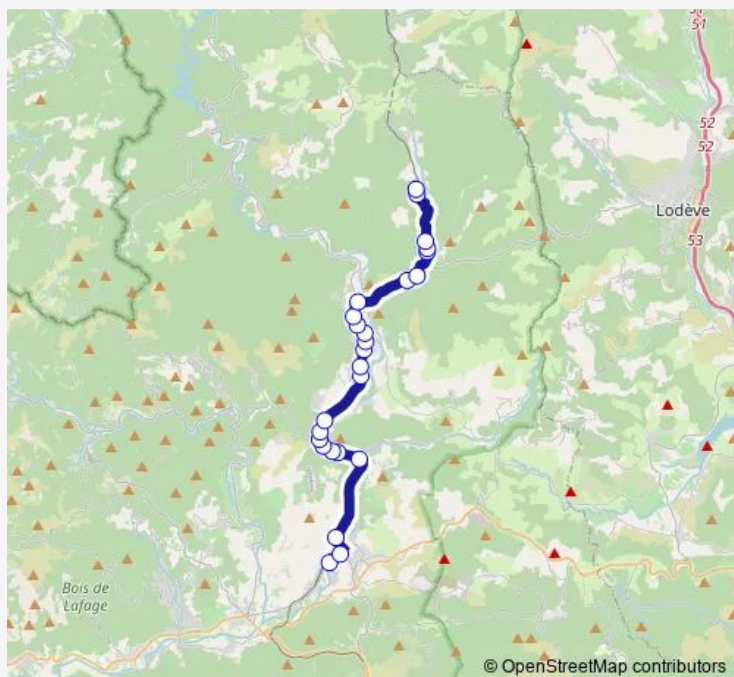

LA Tour-SUR-ORB - Boubals

LA Tour-SUR-ORB - Franguille RD 35

LA Tour-SUR-ORB - Mairie

LA Tour-SUR-ORB - Ecole

LA Tour-SUR-ORB - LA Noria

LA Tour-SUR-ORB - Soleil D'Orb

LA Tour-SUR-ORB - LE Pradal

LA Tour-SUR-ORB - MAS Blanc RD 35

Bedarieux - Clair Logis

Bedarieux - Mediatheque

Bedarieux - PL. Cot

Bedarieux - Lycee CES F. Fabre

Route schedule

Lunas - Ham. DE Caunas — Bedarieux - Lycee CES F. Fabre

Monday	07:10
Tuesday	07:10
Wednesday	07:10
Thursday	07:10
Friday	07:10
Saturday	—
Sunday	—

Route info

Direction: Lunas - Ham. DE Caunas

Stops: 14

Trip Duration: 0 hour 30 min

Direction

Bedarieux - Lycee CES F. Fabre — LE Bousquet-D'ORB - Mairie

18 stops

[Open route schedule](#)

Direction: Joncels - Lavoir

Stops: 25

Trip Duration: 0 hour 40 min

683 Bus time schedules and route maps are available in an offline PDF at busmaps.com. Use the busmaps.com website to see live bus times, train schedule or subway schedule, and step-by-step directions for all public transit in Le Bousquet-d'Orb