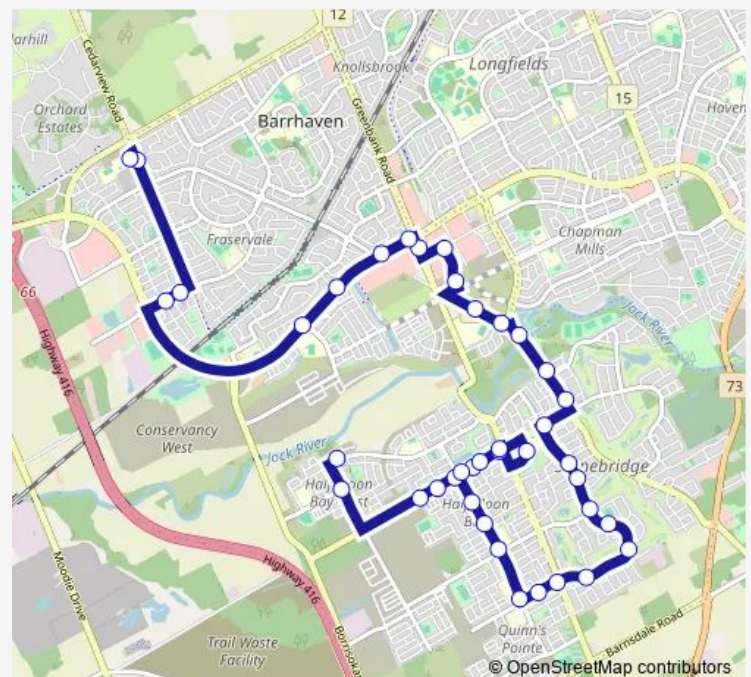

Direction

Perseus / Nokomis — CEDARVIEW MIDDLE SCHOOL

40 stops

[Open route schedule](#)

Perseus / Nokomis

Apolune / Flagstaff

Cambrian / Seeley'S Bay

Cambrian / Grand Canal

Cambrian / River Mist

Cambrian / Regatta

Cambrian / Greenbank

Centre Minto Rec. Centre

Cambrian / Greenbank

Cambrian / Regatta

Cambrian / River Mist

River Mist / Brambling

River Mist / Egret

River Mist / Dundonald

River Mist / Kilbirnie

Kilbirnie / Breakstone

Kilbirnie / Greenbank

Kilbirnie / Mondego

Kilbirnie / Cedardown

Kilbirnie / Shadehill

Kilbirnie / Shadehill

Route schedule

Perseus / Nokomis — CEDARVIEW MIDDLE SCHOOL

Monday 08:26-08:36

Tuesday 08:26-08:36

Wednesday 08:26-08:36

Thursday 08:26-08:36

Friday 08:26-08:36

Saturday —

Sunday —

Route info

Direction: Perseus / Nokomis

Stops: 40

Trip Duration: 0 hour 39 min