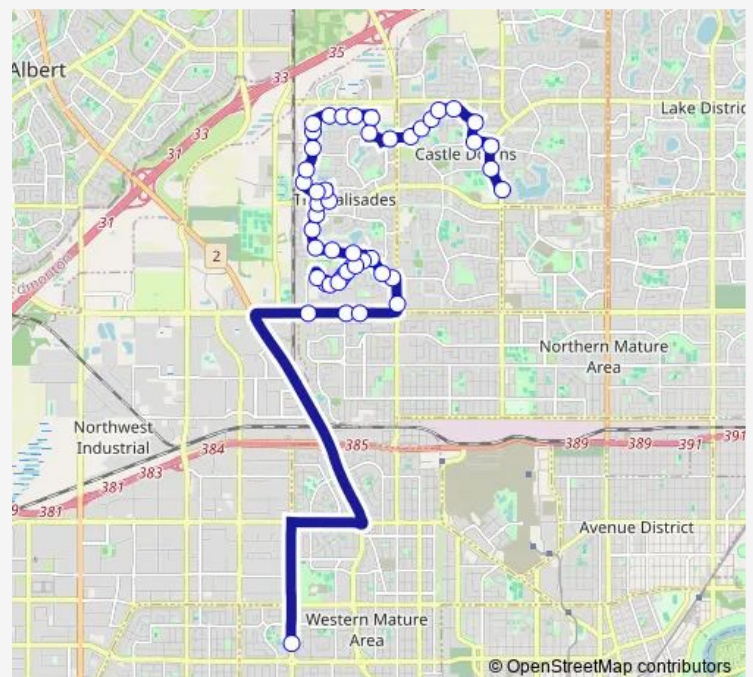

139 Street & Cumberland Road

Route schedule

136 Street & 111 Avenue — Castle Downs Transit Centre Bay E

Monday 15:12-15:14

Tuesday 15:12-15:14

Wednesday 15:12-15:14

Thursday 15:12-15:14

Friday 15:12-15:14

Saturday —

Sunday —

Route info

Direction: 136 Street & 111 Avenue

Stops: 48

Trip Duration: 1 hour 3 min

683 — Arch Macdonald - Ross Sheppard - Castle Downs

139 Street & 148 Avenue

139 Street & 150 Avenue

139 Street & 153 Avenue

137 Street & 153 Avenue

137 Street & 155 Avenue

138 Street & 155 Avenue

139 Street & 156 Avenue

139 Street & 158 Avenue

139 Street & 161 Avenue

139 Street & 163 Avenue

139 Street & 164 Avenue

136 Street & 165 Avenue

134 Street & 165 Avenue

132 Street & 165 Avenue

130 Street & 165 Avenue

130 Street & 162a Avenue

128a Street & 161 Avenue