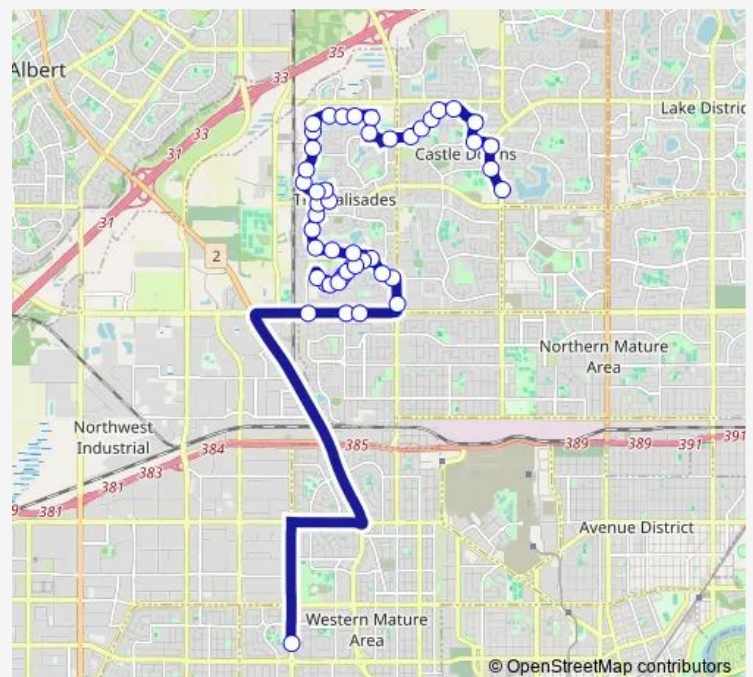

Direction

136 Street & 111 Avenue — Castle Downs Transit Centre Bay E

48 stops

[Open route schedule](#)

- 136 Street & 111 Avenue
- 140 Street & 137 Avenue
- 135 Street & 137 Avenue
- 132a Street & 137 Avenue
- 127 Street & 137 Avenue
- 127 Street & Cumberland Road
- Hudson Way & Cumberland Road
- 129 Street & Cumberland Road
- Hudson Court & Hudson Road
- Hudson Road & Hudson Place
- Hudson Road & 141a Avenue
- Hudson Road & 141 Avenue
- 138 Street & Hudson Road
- Hudson Road & 142 Avenue
- 138 Street & Hudson Road
- 136 Street & Hudson Road
- Hudson Road & 141a Avenue
- 134 Street & Hudson Road
- 134 Street & Cumberland Road
- 138 Street & Cumberland Road
- 139 Street & Cumberland Road

Route schedule

136 Street & 111 Avenue — Castle Downs Transit Centre Bay E

Monday	15:09-15:11
Tuesday	15:09-15:11
Wednesday	15:09-15:11
Thursday	15:09-15:11
Friday	15:09-15:11
Saturday	—
Sunday	—

Route info

Direction: 136 Street & 111 Avenue

Stops: 48

Trip Duration: 1 hour 6 min

139 Street & 148 Avenue

139 Street & 150 Avenue

139 Street & 153 Avenue

137 Street & 153 Avenue

137 Street & 155 Avenue

138 Street & 155 Avenue

139 Street & 156 Avenue

139 Street & 158 Avenue

139 Street & 161 Avenue

139 Street & 163 Avenue

139 Street & 164 Avenue

136 Street & 165 Avenue

134 Street & 165 Avenue