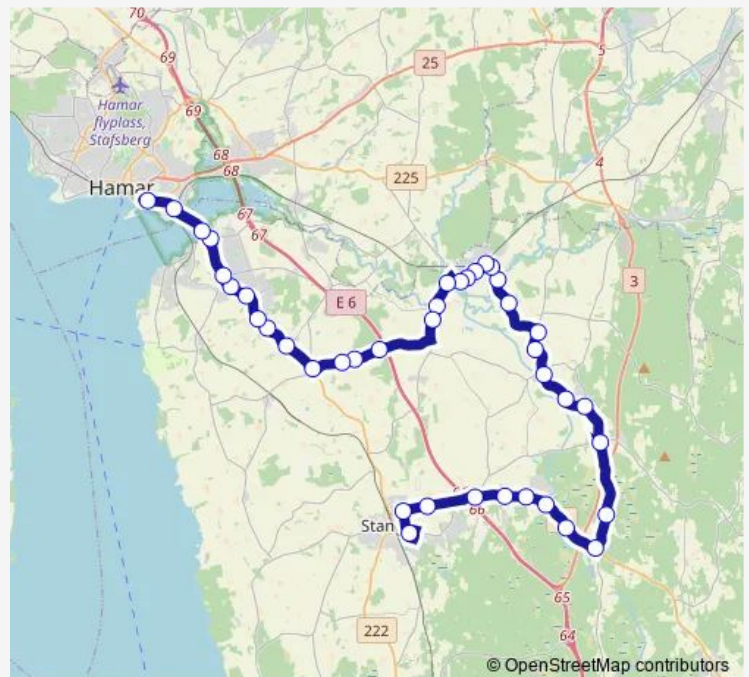

Skauvegen

Route schedule

Stange videregående skole — Hamar skystasjon

Monday 14:15

Tuesday 14:45

Wednesday 14:15

Thursday 14:15

Friday 14:45

Saturday —

Sunday —

Route info

Direction: Stange videregående skole

Stops: 40

Trip Duration: 0 hour 39 min

683 — Hamar - Ilseng - Romedal

Bjørnholvegen

Tunvegen

Kvitbrua

Hornekrysset

Sande

Arneberget

Løvbakken

Vie

Vevlakrysset