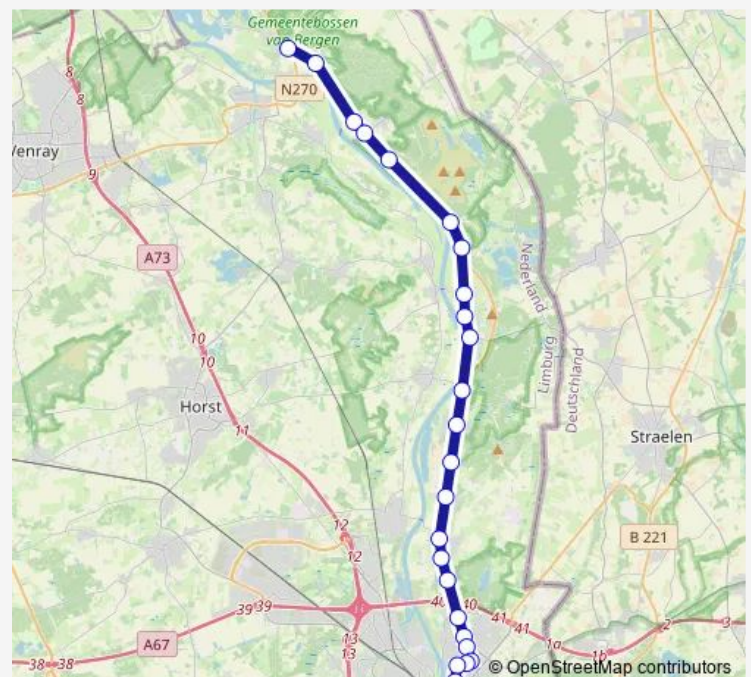

### Route schedule

Bergen, Well Kasteellaan — Venlo, Station (Bus)

Monday 07:41

Tuesday 07:41

Wednesday 07:41

Thursday 07:41

Friday 07:41

Saturday —

### Route info

Direction: Bergen, Well Kasteellaan

Stops: 26

Trip Duration: 0 hour 43 min

683

BusMaps

Venlo, Bisschop Schrijnenstraat

Venlo, Hogeweg