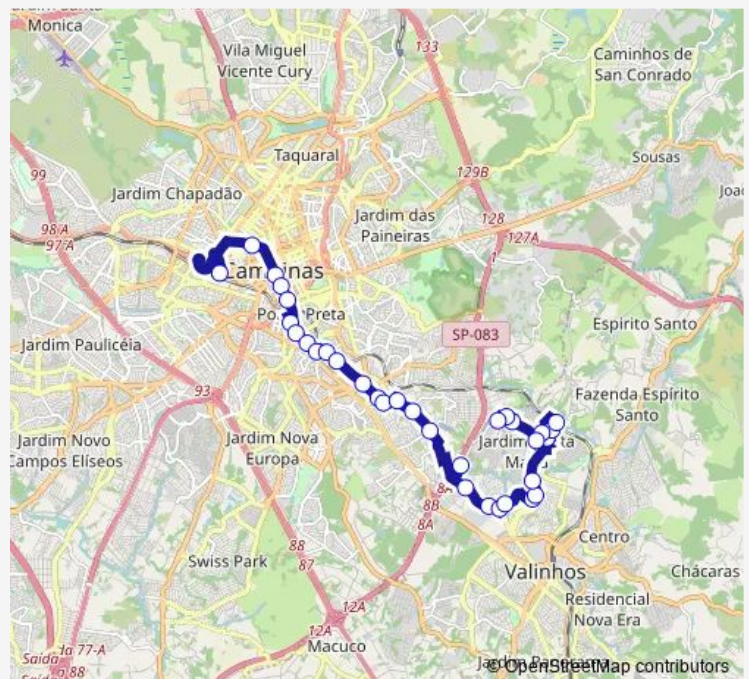

## Route schedule

Terminal Metropolitano Prefeito Magalhaes Teixeira —  
 Rua Jose Roncaglia 661-725

Monday	06:00-18:35
Tuesday	06:00-18:35
Wednesday	06:00-18:35
Thursday	06:00-18:35
Friday	06:00-18:35
Saturday	—
Sunday	—

## Route info

Direction: Terminal Metropolitano Prefeito Magalhaes  
 Teixeira

Stops: 33

Trip Duration: 0 hour 45 min

683 — Valinhos (Jardim SAO Luiz) - Campinas ( Terminal Metropolitano Prefeito Magalhaes Teixeira)