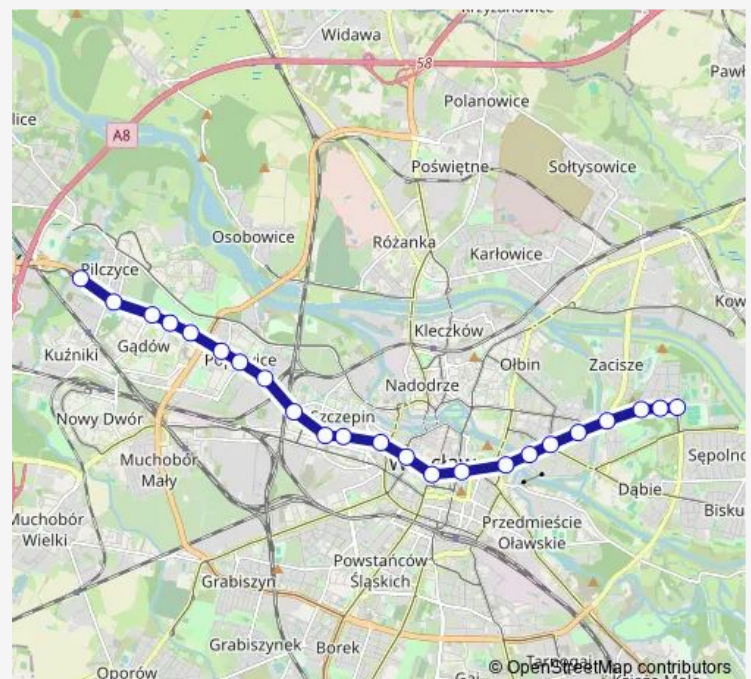

Thursday 09:00-18:30

Friday 09:00-18:30

Saturday —

Sunday —

Route info

Direction: Pilczyce

Stops: 21

Trip Duration: 0 hour 34 min