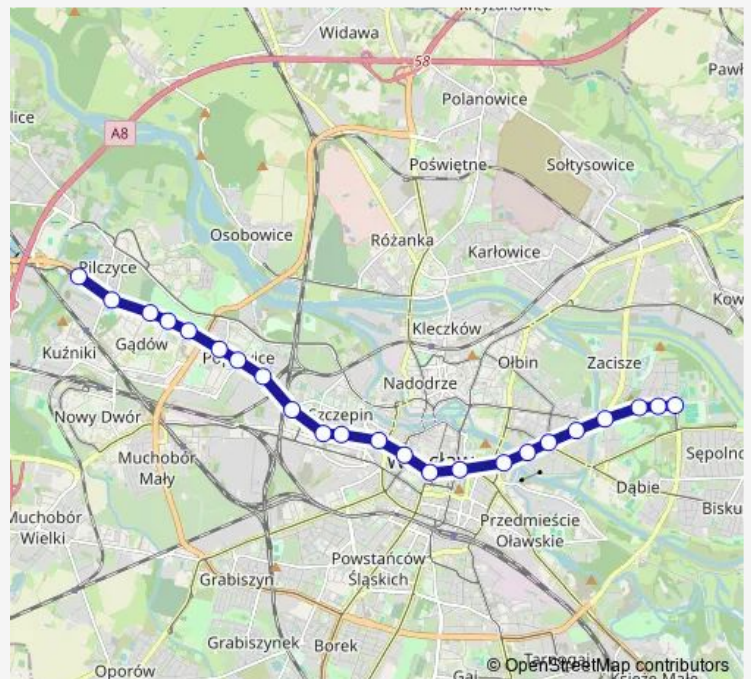

Thursday 09:00-18:30

Friday 09:00-18:30

Saturday —

Sunday —

Route info

Direction: Pilczyce

Stops: 21

Trip Duration: 0 hour 34 min