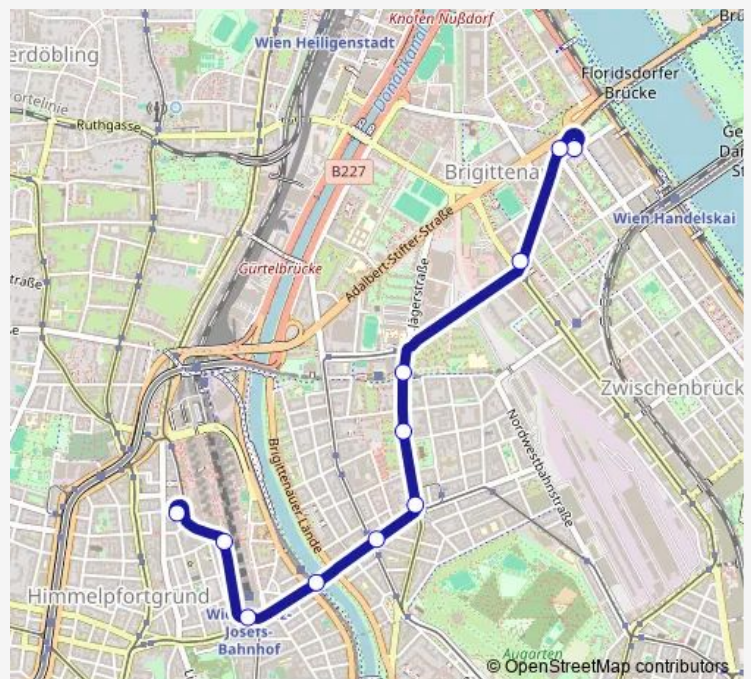

### Direction

undefined — undefined

0 stops

[Open route schedule](#)

### Route schedule

undefined — undefined

Monday	08:56-23:02
Tuesday	08:56-23:02
Wednesday	08:56-23:02
Thursday	08:56-23:02
Friday	08:56-23:02
Saturday	23:02
Sunday	23:02

### Route info

Direction:

Stops: 0

Trip Duration: – min

**Direction**

undefined — undefined

0 stops

[Open route schedule](#)

## Route info

Direction:

Stops: 0

Trip Duration: — min