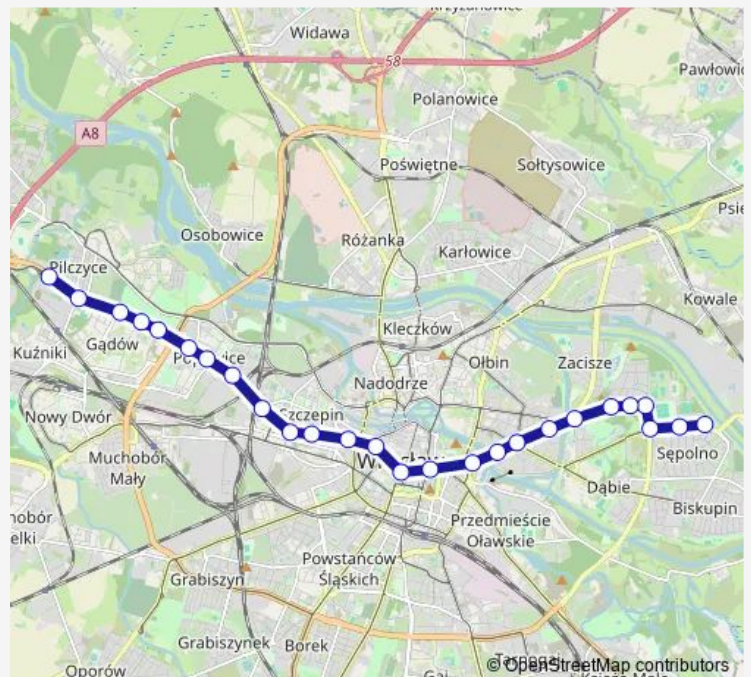

Thursday 10:01

Friday 10:01

Saturday —

Sunday —

Route info

Direction: Pilczyce

Stops: 21

Trip Duration: 0 hour 34 min