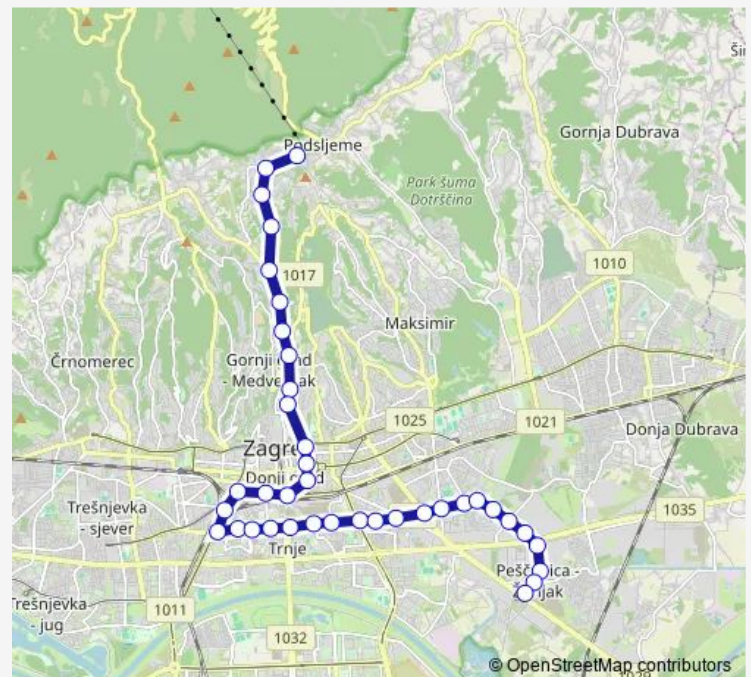

Jordanovac

Bukovačka

Hondlova

Route schedule

Dolje — Mandlova

Monday	04:10-05:02
Tuesday	04:10
Wednesday	04:10-05:02
Thursday	04:10
Friday	04:10
Saturday	04:10
Sunday	05:02

Route info

Direction: Dolje

Stops: 23

Trip Duration: 0 hour 43 min

33 — Dolje - Savišće

Ravnice

Mandlova

Direction

Ravnice — Savišće

36 stops