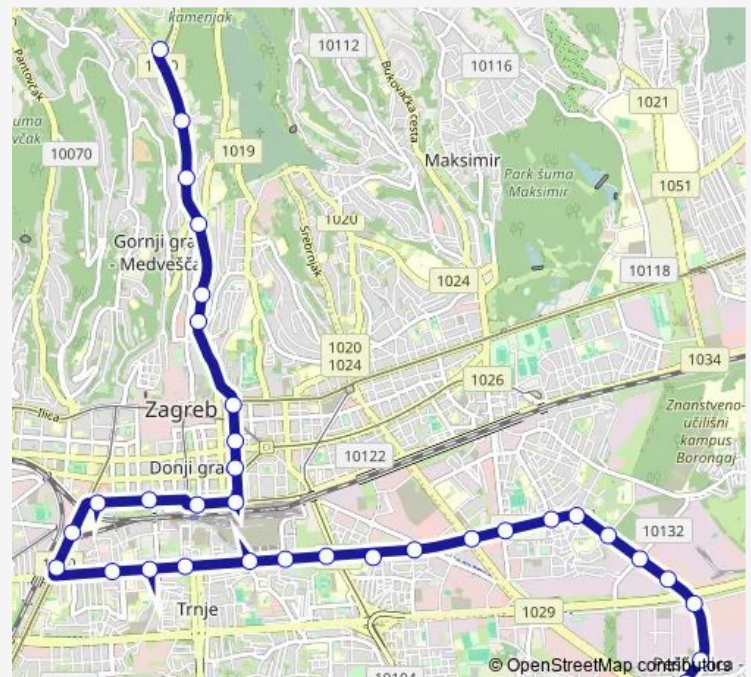

Tram 33 Mihaljevac - Savišće

[Go to website](#)**Direction**

undefined — undefined

0 stops

[Open route schedule](#)

Route schedule

undefined — undefined

Monday	04:00
Tuesday	04:00
Wednesday	04:00
Thursday	04:00
Friday	04:00
Saturday	04:00
Sunday	04:00-04:50

Route info

Direction:

Stops: 0

Trip Duration: – min

33 — Mihaljevac - Savišće

Direction

Savišće — Mihaljevac

34 stops

Route info

Direction: Savišće

Stops: 34

Trip Duration: 0 hour 43 min

Sheraton

Traumatologija

Draškovićevo

Grškovićevo