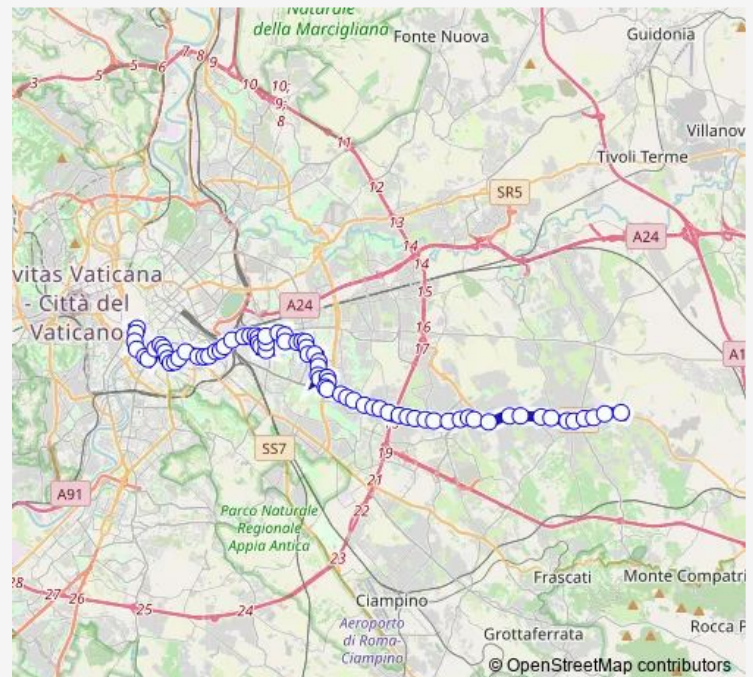

Casilina/Giardinetti

Torre Maura (Mc)

Casilina/Torre Maura

Route schedule

PANTANO (MC) — P.Za Venezia

Monday	00:32-02:36 ⁺¹
Tuesday	00:32-02:36 ⁺¹
Wednesday	00:32-02:36 ⁺¹
Thursday	00:32-02:36 ⁺¹
Friday	00:32-02:57 ⁺¹
Saturday	01:30-02:57 ⁺¹
Sunday	02:28-02:36 ⁺¹

Route info

Direction: PANTANO (MC)

Stops: 67

Trip Duration: 1 hour 3 min

nMC

BusMaps

Torre Spaccata (Mc)

ALESSANDRINO (MC)