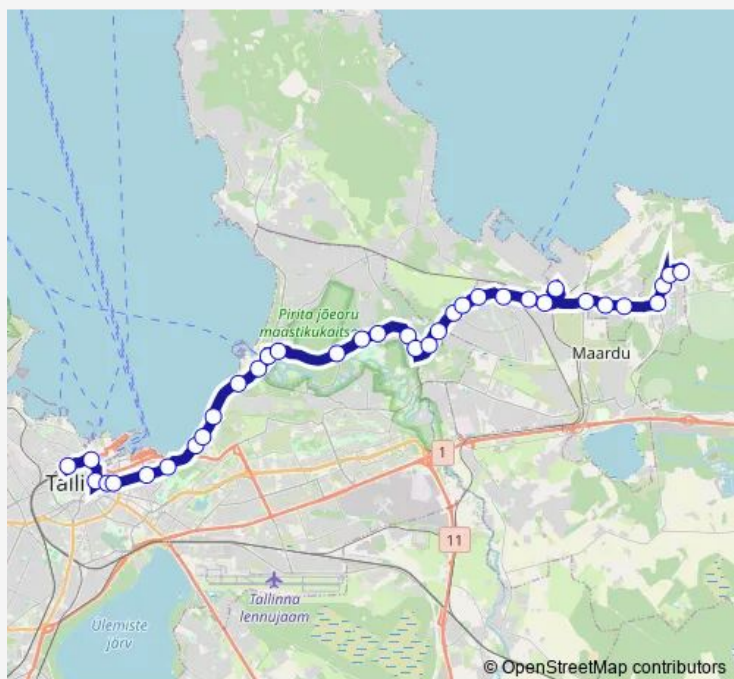

### Route schedule

Balti jaam 6 (train station) — Kallavere

Monday 05:55-19:10

Tuesday 05:55-19:10

Wednesday 05:55-19:10

Thursday 05:55-19:10

Friday 05:55-19:10

Saturday 09:25-18:35

### Route info

Direction: Balti jaam 6 (train station)

Stops: 35

Trip Duration: 0 hour 41 min

Muuga aedlinn

Pirnipuu puiestee

Kardheina tee

Kabelikivi

## Route info

Direction: Kallavere

Stops: 31

Trip Duration: 0 hour 42 min

Lauluväljak

J. Poska

Hobujaama

Mere puiestee