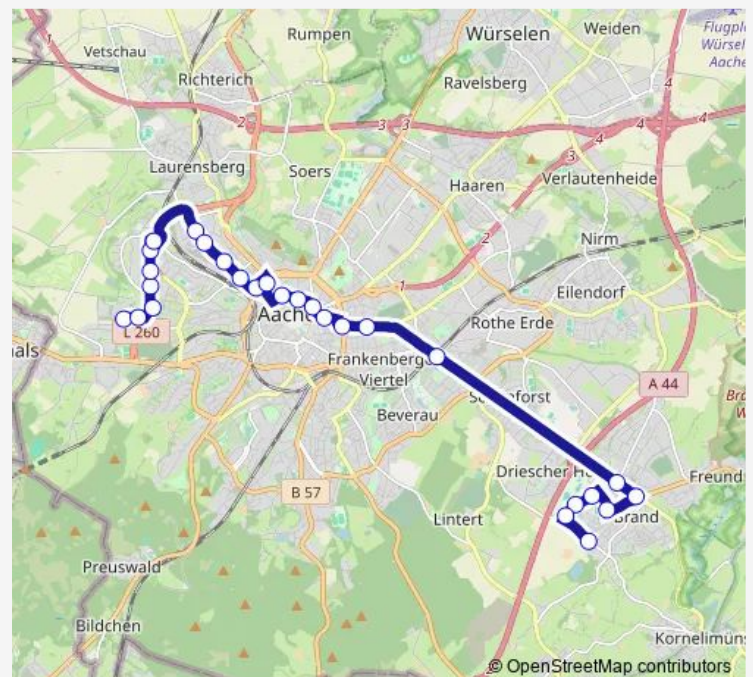

Wednesday 06:59

Thursday 06:59

Friday 06:59

Saturday —

Sunday —

Route info

Direction: Aachen, Brand

Stops: 22

Trip Duration: 0 hour 35 min

173 — Schnellbus: Brand - Bahnhof Rothe Erde - Aachen Bushof - Westbahnhof - Süsterau - Campus...

Aachen, Worringer Weg

Aachen, Uniklinik

Direction

Aachen, Uniklinik — Aachen, Brand Vennbahnbogen

27 stops

[Open route schedule](#)

Aachen, Uniklinik

Aachen, Worringer Weg

Aachen, Wendlingweg

Aachen, Otto-Blumenthal-Straße

Aachen, Campus Melaten (Physikzentrum)

Aachen, Forckenbeckstraße

Thursday 15:24-18:01

Friday 15:24-18:01

Saturday —

Sunday —

Route info

Direction: Aachen, Uniklinik

Stops: 27

Trip Duration: 0 hour 43 min