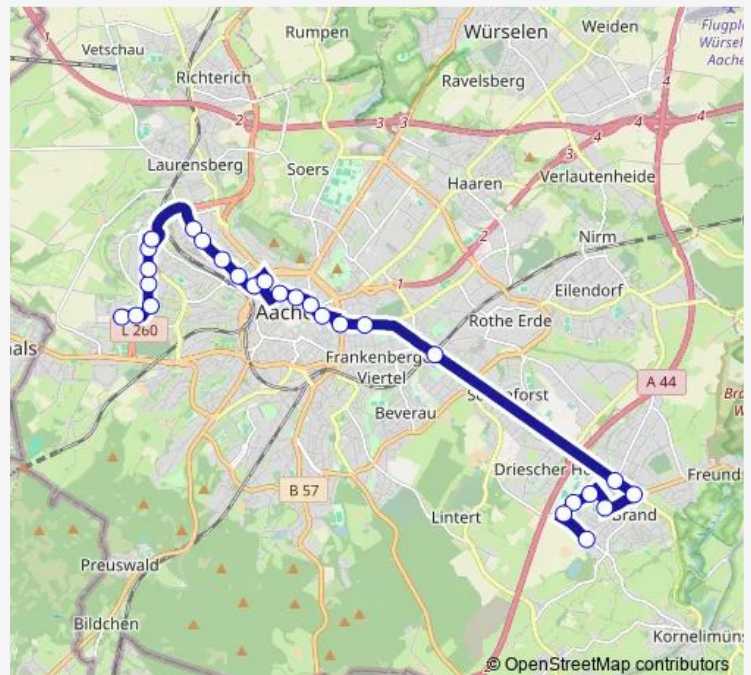

Wednesday 06:59

Thursday 06:59

Friday 06:59

Saturday —

Sunday —

Route info

Direction: Aachen, Brand

Stops: 22

Trip Duration: 0 hour 35 min

173 — Schnellbus: Brand - Bahnhof Rothe Erde - Aachen Bushof - Westbahnhof - Süsterau - Campus...

Aachen, Worringer Weg

Aachen, Uniklinik

Direction

Aachen, Uniklinik — Aachen, Brand Vennbahnbogen

27 stops

[Open route schedule](#)

Aachen, Uniklinik

Aachen, Worringer Weg

Aachen, Wendlingweg

Aachen, Otto-Blumenthal-Straße

Aachen, Campus Melaten (Physikzentrum)

Aachen, Forckenbeckstraße

Thursday 15:24-18:01

Friday 15:24-18:01

Saturday —

Sunday —

Route info

Direction: Aachen, Uniklinik

Stops: 27

Trip Duration: 0 hour 43 min