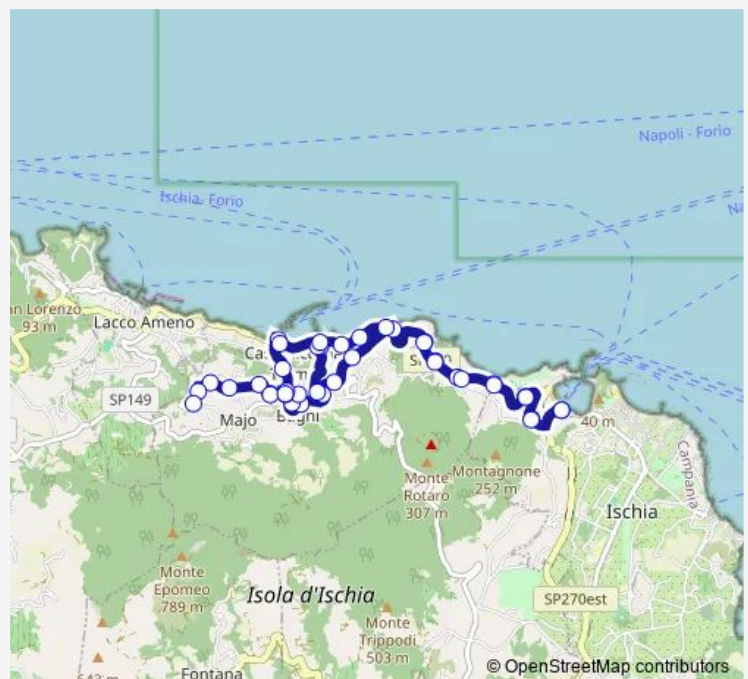

Centro S. Camillo

Tre Croci

Via P. Margherita (Ragioneria)

Casamicciola - Piazza Marina

Route schedule

Capolinea Piazzale Trieste — Capolinea Piazzale Trieste

Monday 05:20-24:00

Tuesday 05:20-24:00

Wednesday 05:20-24:00

Thursday 05:20-24:00

Friday 05:20-24:00

Saturday 05:20-24:00

Sunday 05:20-24:00

Route info

Direction: Capolinea Piazzale Trieste

Stops: 32

Trip Duration: 0 hour 40 min

173 — Ischia - Casamicciola - Piazza Bagni - La Rita -
Piazza Maio

BusMaps

Via Lava (Incrocio Ancora)

Topless

Stella Maris

Madonnina

Bagnitello

Thursday 05:20-24:00

Friday 05:20-24:00

Saturday 05:20-24:00

Sunday 05:20-24:00

Route info

Direction: Capolinea Piazzale Trieste

Stops: 42

Trip Duration: 0 hour 40 min