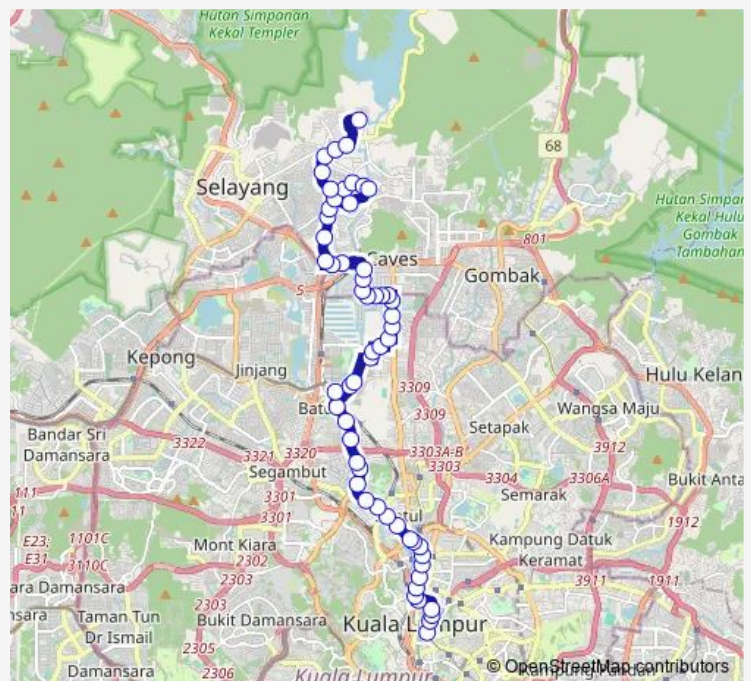

KI583 SMK (P) JLN Ipoh

KI584 Kompleks Mutiara

KI585 MRT Kentomen Pintu B

Route schedule

KI117 BSN Lebu Ampang — SI473 HAB Taman Jasa Utama

Monday 06:50-23:20

Tuesday 06:50-23:20

Wednesday 06:50-23:20

Thursday 06:50-23:20

Friday 06:50-23:20

Saturday 06:40-22:41

Sunday 06:40-22:41

Route info

Direction: KI117 BSN Lebu Ampang

Stops: 58

Trip Duration: 1 hour 15 min

Friday 05:30-22:10

Saturday 05:30-21:30

Sunday 05:30-21:30

Route info

Direction: SI473 HAB Taman Jasa Utama

Stops: 60

Trip Duration: 0 hour 50 min

KI631 Taman Batu Muda (Tengah)