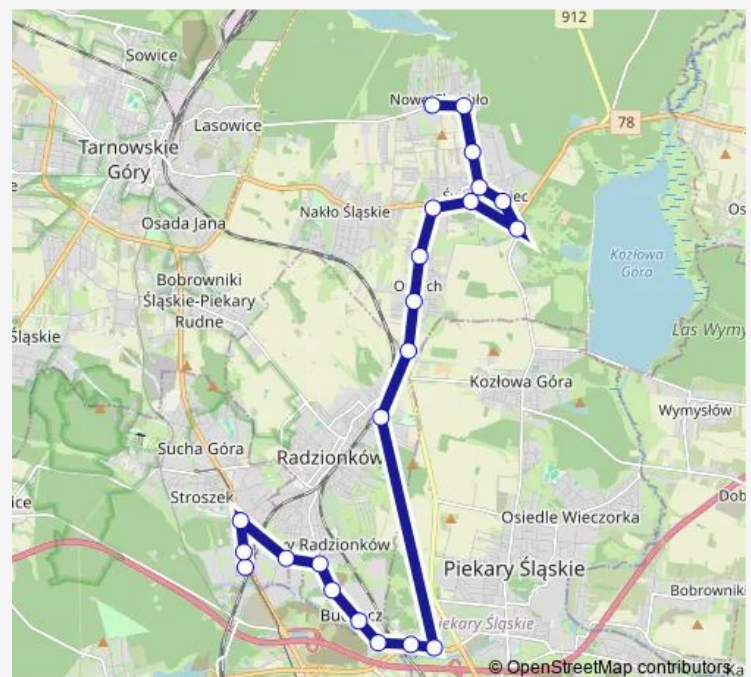

### Route schedule

Nowe Chechło Sklep — Stroszek Kopalnia

Monday 06:50

Tuesday 06:50

Wednesday 06:50

Thursday 06:50

Friday 06:50

Saturday —

### Route info

Direction: Nowe Chechło Sklep

Stops: 23

Trip Duration: 0 hour 39 min

173

BusMaps

Stroszek Kopalnia

Stroszek Kopalnia

## Route info

Direction: Stroszek Kopalnia

Stops: 20

Trip Duration: 0 hour 38 min

## Route schedule

Nowe Chechło Sklep — Stroszek Kopalnia

Monday

—

Tuesday

06:50

Wednesday

06:50