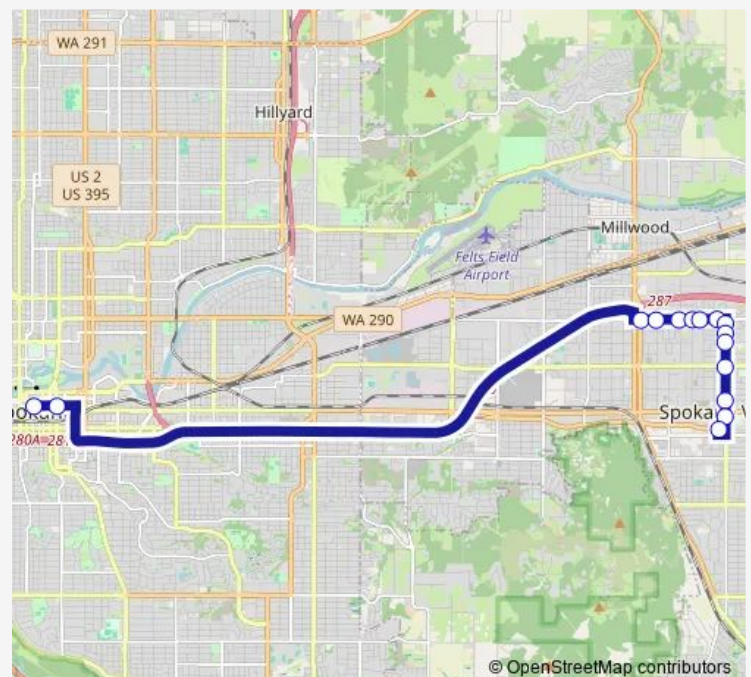

University @ Main

University @ Sprague

Valley Transit Center Bay 7

### Route schedule

Plaza Bay 3 — Valley Transit Center Bay 7

Monday	06:35-18:22
Tuesday	06:35-18:22
Wednesday	06:35-18:22
Thursday	06:35-18:22
Friday	06:35-18:22
Saturday	—
Sunday	—

### Route info

Direction: Plaza Bay 3

Stops: 15

Trip Duration: 0 hour 24 min

173 — VTC Express

BusMaps

**Direction**

Valley Transit Center Bay 7 — Plaza Bay 2

15 stops

[Open route schedule](#)

Valley Transit Center Bay 7

University @ Main

University @ Broadway

University @ Boone

University @ Maxwell

Mission @ University