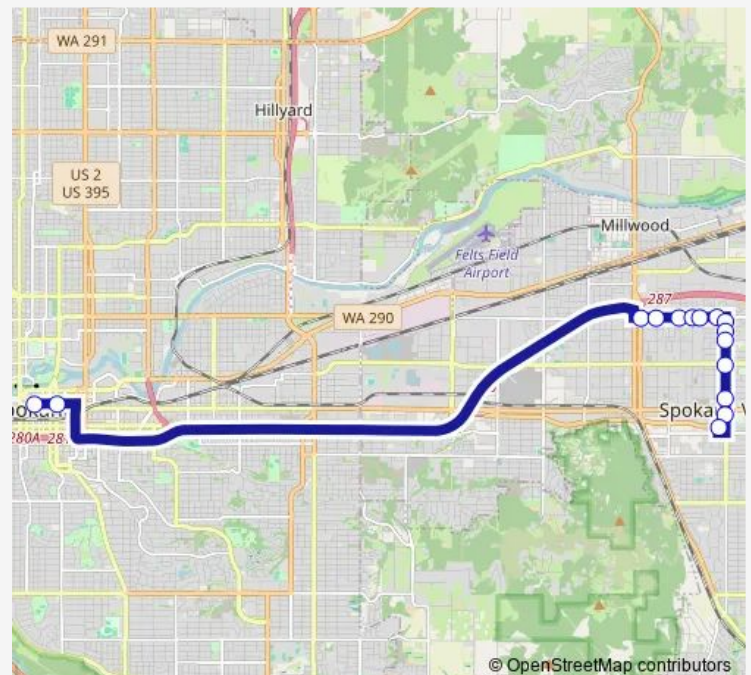

University @ Main

University @ Sprague

Valley Transit Center Bay 7

### Route schedule

Plaza Bay 3 — Valley Transit Center Bay 7

Monday	06:35-18:22
Tuesday	06:35-18:22
Wednesday	06:35-18:22
Thursday	06:35-18:22
Friday	06:35-18:22
Saturday	—
Sunday	—

### Route info

Direction: Plaza Bay 3

Stops: 15

Trip Duration: 0 hour 22 min

173 — VTC Express

BusMaps

**Direction**

Valley Transit Center Bay 7 — Plaza Bay 2

15 stops

[Open route schedule](#)

Valley Transit Center Bay 7

University @ Main

University @ Broadway

University @ Boone

University @ Maxwell

Mission @ University