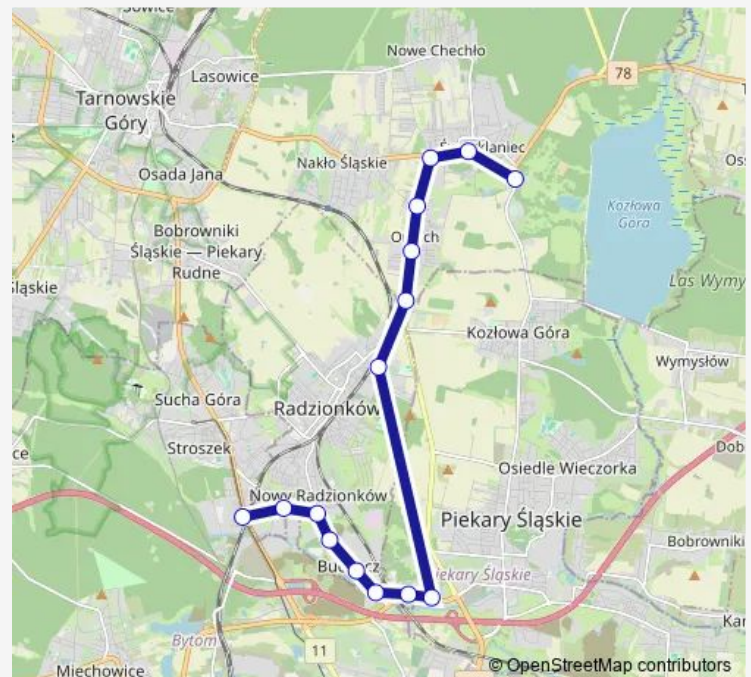

Świerklaniec Park — Stroszek Kopalnia

Monday 04:25-17:20

Tuesday 04:25-17:20

Wednesday 04:25-17:20

Thursday 04:25-17:20

Friday 04:25-17:20

Saturday —

Sunday —

Route info

Direction: Świerklaniec Park

Stops: 17

Trip Duration: 0 hour 30 min

Direction

Stroszek Kopalnia — Świerklaniec Park

17 stops

[Open route schedule](#)

Sunday

—

Route info

Direction: Świerklaniec Park

Stops: 16

Trip Duration: 0 hour 29 min

Direction

Stroszek Kopalnia — Świerklaniec Park

Świerklaniec Park

Route schedule

Stroszek Kopalnia — Świerklaniec Park

Monday

—

Tuesday

05:23-23:24

Wednesday