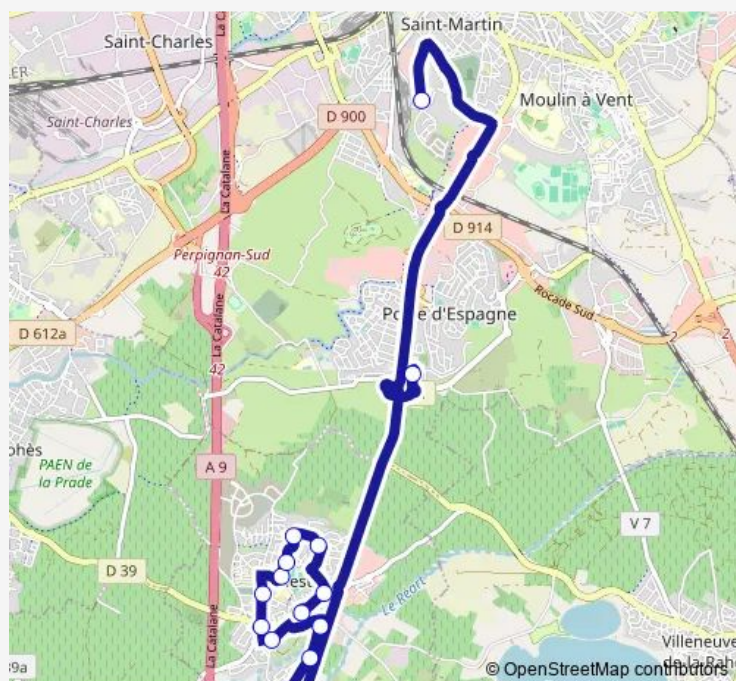

### Route info

Direction: Collège Sevigne

Stops: 15

Trip Duration: 0 hour 40 min