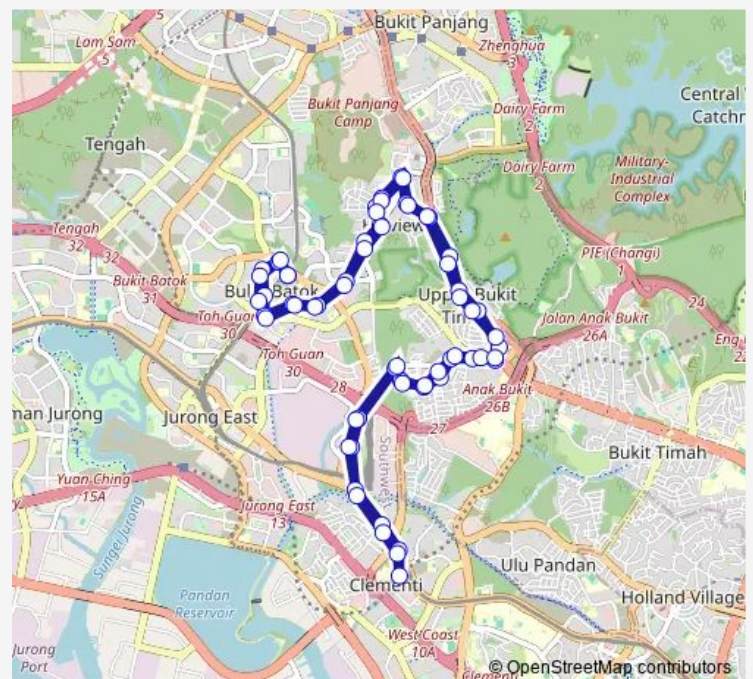

Beauty World Stn Exit A

Beauty World Stn Exit C

Blk 18

Route schedule

Bt Batok Int — Bt Batok Int

Monday	05:30
Tuesday	05:30
Wednesday	05:30
Thursday	05:30
Friday	05:30
Saturday	05:30
Sunday	06:00

Route info

Direction: Bt Batok Int

Stops: 63

Trip Duration: 1 hour 49 min

173

BusMaps

Aft Jln Jurong Kechil

Hse No. 45

Bef Eng Kong Pl