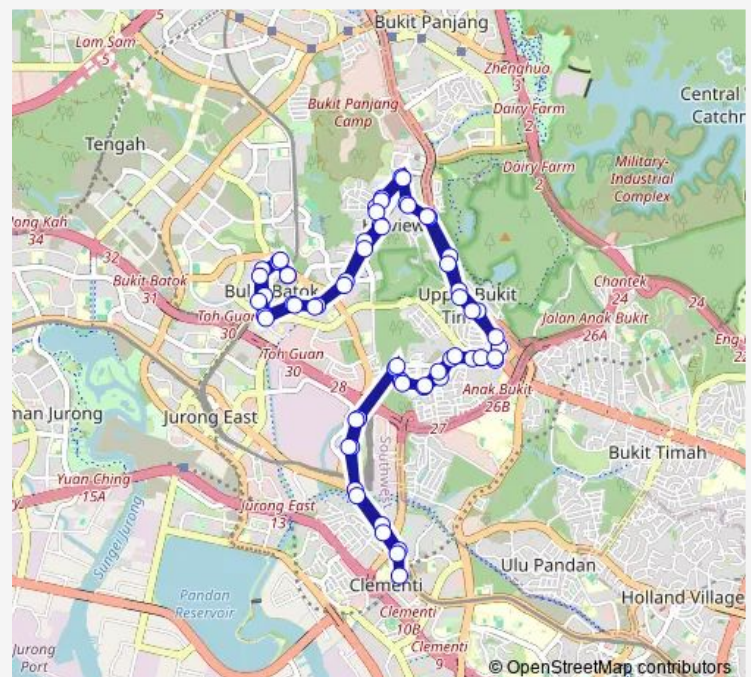

Beauty World Stn Exit A

Beauty World Stn Exit C

Blk 18

Route schedule

Bt Batok Int — Bt Batok Int

Monday 05:30

Tuesday 05:30

Wednesday 05:30

Thursday 05:30

Friday 05:30

Saturday 05:30

Sunday 06:00

Route info

Direction: Bt Batok Int

Stops: 63

Trip Duration: 1 hour 49 min

173

BusMaps

Aft Jln Jurong Kechil

Hse No. 45

Bef Eng Kong Pl

Opp Toh Tuck Cres

Aft Toh Tuck Rise

Smrt Ulu Pandan Depot