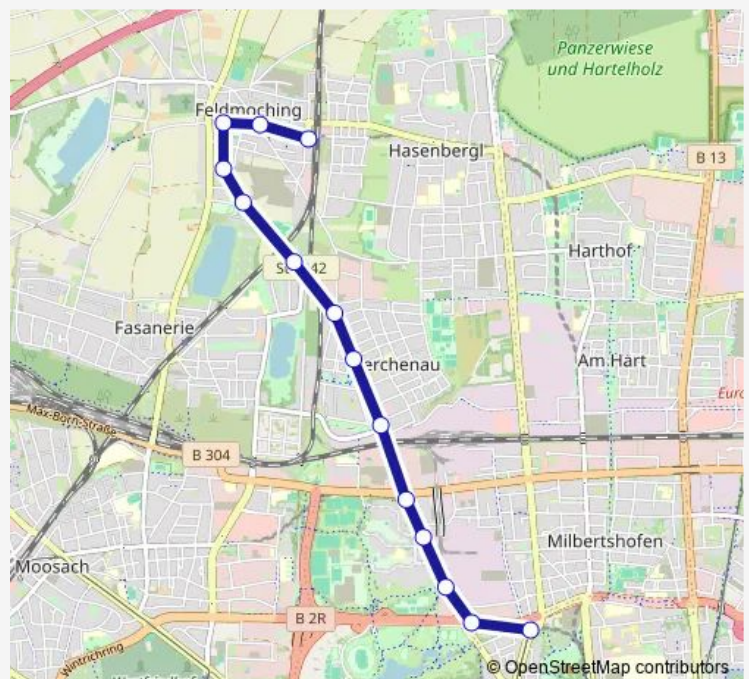

### Route schedule

Petuelring — Feldmoching

Monday	05:11-01:31 <sup>+1</sup>
Tuesday	05:11-01:31 <sup>+1</sup>
Wednesday	05:11-01:31 <sup>+1</sup>
Thursday	05:11-01:31 <sup>+1</sup>
Friday	05:11-01:31 <sup>+1</sup>
Saturday	05:31-01:31 <sup>+1</sup>
Sunday	05:51-01:31 <sup>+1</sup>

### Route info

Direction: Petuelring

Stops: 14

Trip Duration: 0 hour 20 min