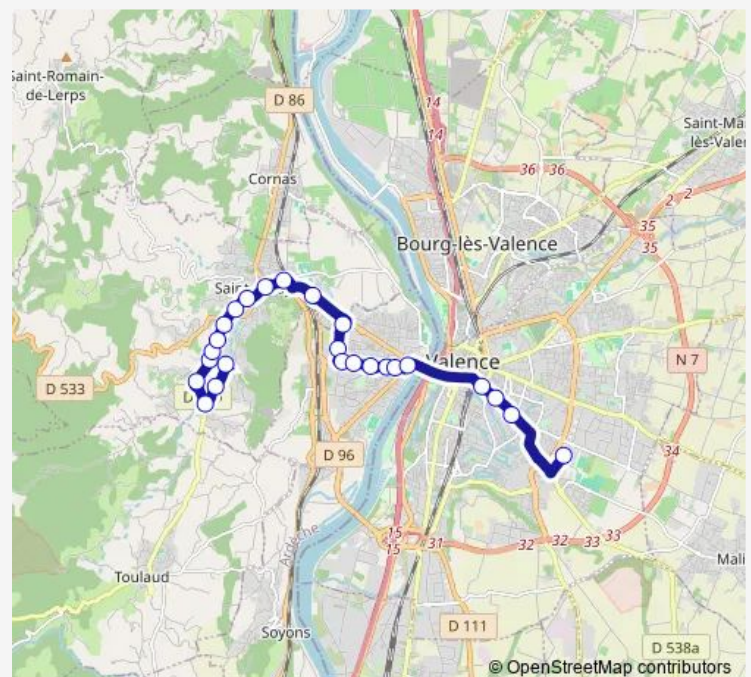

Bus 173 Ligne 170

[Go to website](#)

Direction

ST Peray Ployes — Valence Pole Briffaut Quai B

25 stops

[Open route schedule](#)

ST Peray Ployes

Chavas

Guilherand Centre

Clemenceau

Sadi Carnot

Route schedule

ST Peray Ployes — Valence Pole Briffaut Quai B

Monday 07:00

Tuesday 07:00

Wednesday 07:00

Thursday 07:00

Friday 07:00

Saturday —

Sunday —

Route info

Direction: ST Peray Ployes

Stops: 25

Trip Duration: 0 hour 45 min

173 — Ligne 170

Berthelot

Strasbourg

Camille Vernet

Valence Pole Briffaut Quai B

173 Bus time schedules and route maps are available in an offline PDF at busmaps.com. Use the busmaps.com website to see live bus times, train schedule or subway schedule, and step-by-step directions for all public transit in Valence