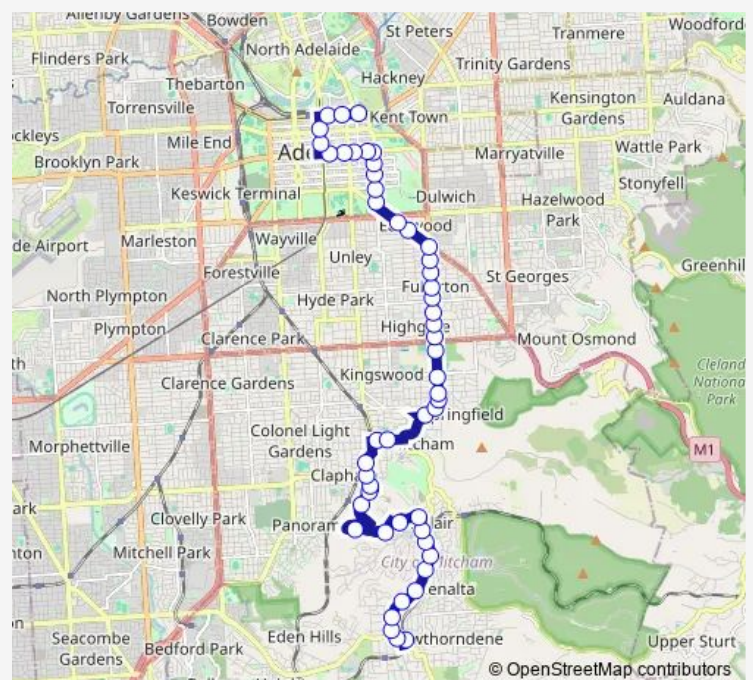

Stop 24 Main Rd - West side

Stop 23 Main Rd - West side

Stop 22A Belair Rd - South East side

Stop 22 Belair Rd - South East side

Stop 21 Belair Rd - South side

Stop 20B Belair Rd - North West side

Stop 20A Belair Rd - North West side

Stop 20 Belair Rd - South side

Stop 19 Belair Rd - West side

Stop 18 Belair Rd - West side

Stop 17B Blythewood Rd - North side

Stop 17A Blythewood Rd - North side

Route schedule

Zone A Blackwood Interchange — Stop I1 North Tce - North side

Monday 07:32-07:48

Tuesday 07:32-07:48

Wednesday 07:32-07:48

Thursday 07:32-07:48

Friday 07:32-07:48

Saturday —

Sunday —

Route info

Direction: Zone A Blackwood Interchange

Stops: 51

Trip Duration: 1 hour 6 min

173 — Blackwood Interchange to City

Stop 16B Taylors Rd - North side

Stop 16A Maitland St - North side

Stop 16 Fullarton Rd - West side