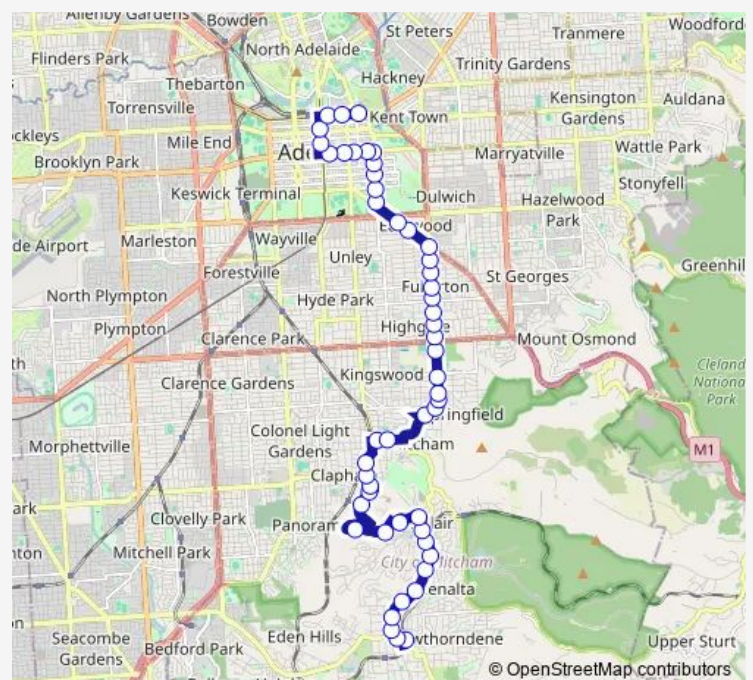

Stop 24 Main Rd - West side

Stop 23 Main Rd - West side

Stop 22A Belair Rd - South East side

Stop 22 Belair Rd - South East side

Stop 21 Belair Rd - South side

Stop 20B Belair Rd - North West side

Stop 20A Belair Rd - North West side

Stop 20 Belair Rd - South side

Stop 19 Belair Rd - West side

Stop 18 Belair Rd - West side

Stop 17B Blythewood Rd - North side

Stop 17A Blythewood Rd - North side

Route schedule

Zone A Blackwood Interchange — Stop I1 North Tce - North side

Monday 07:32-07:48

Tuesday 07:32-07:48

Wednesday 07:32-07:48

Thursday 07:32-07:48

Friday 07:32-07:48

Saturday —

Sunday —

Route info

Direction: Zone A Blackwood Interchange

Stops: 51

Trip Duration: 1 hour 6 min

173 — Blackwood Interchange to City

Stop 16B Taylors Rd - North side

Stop 16A Maitland St - North side

Stop 16 Fullarton Rd - West side